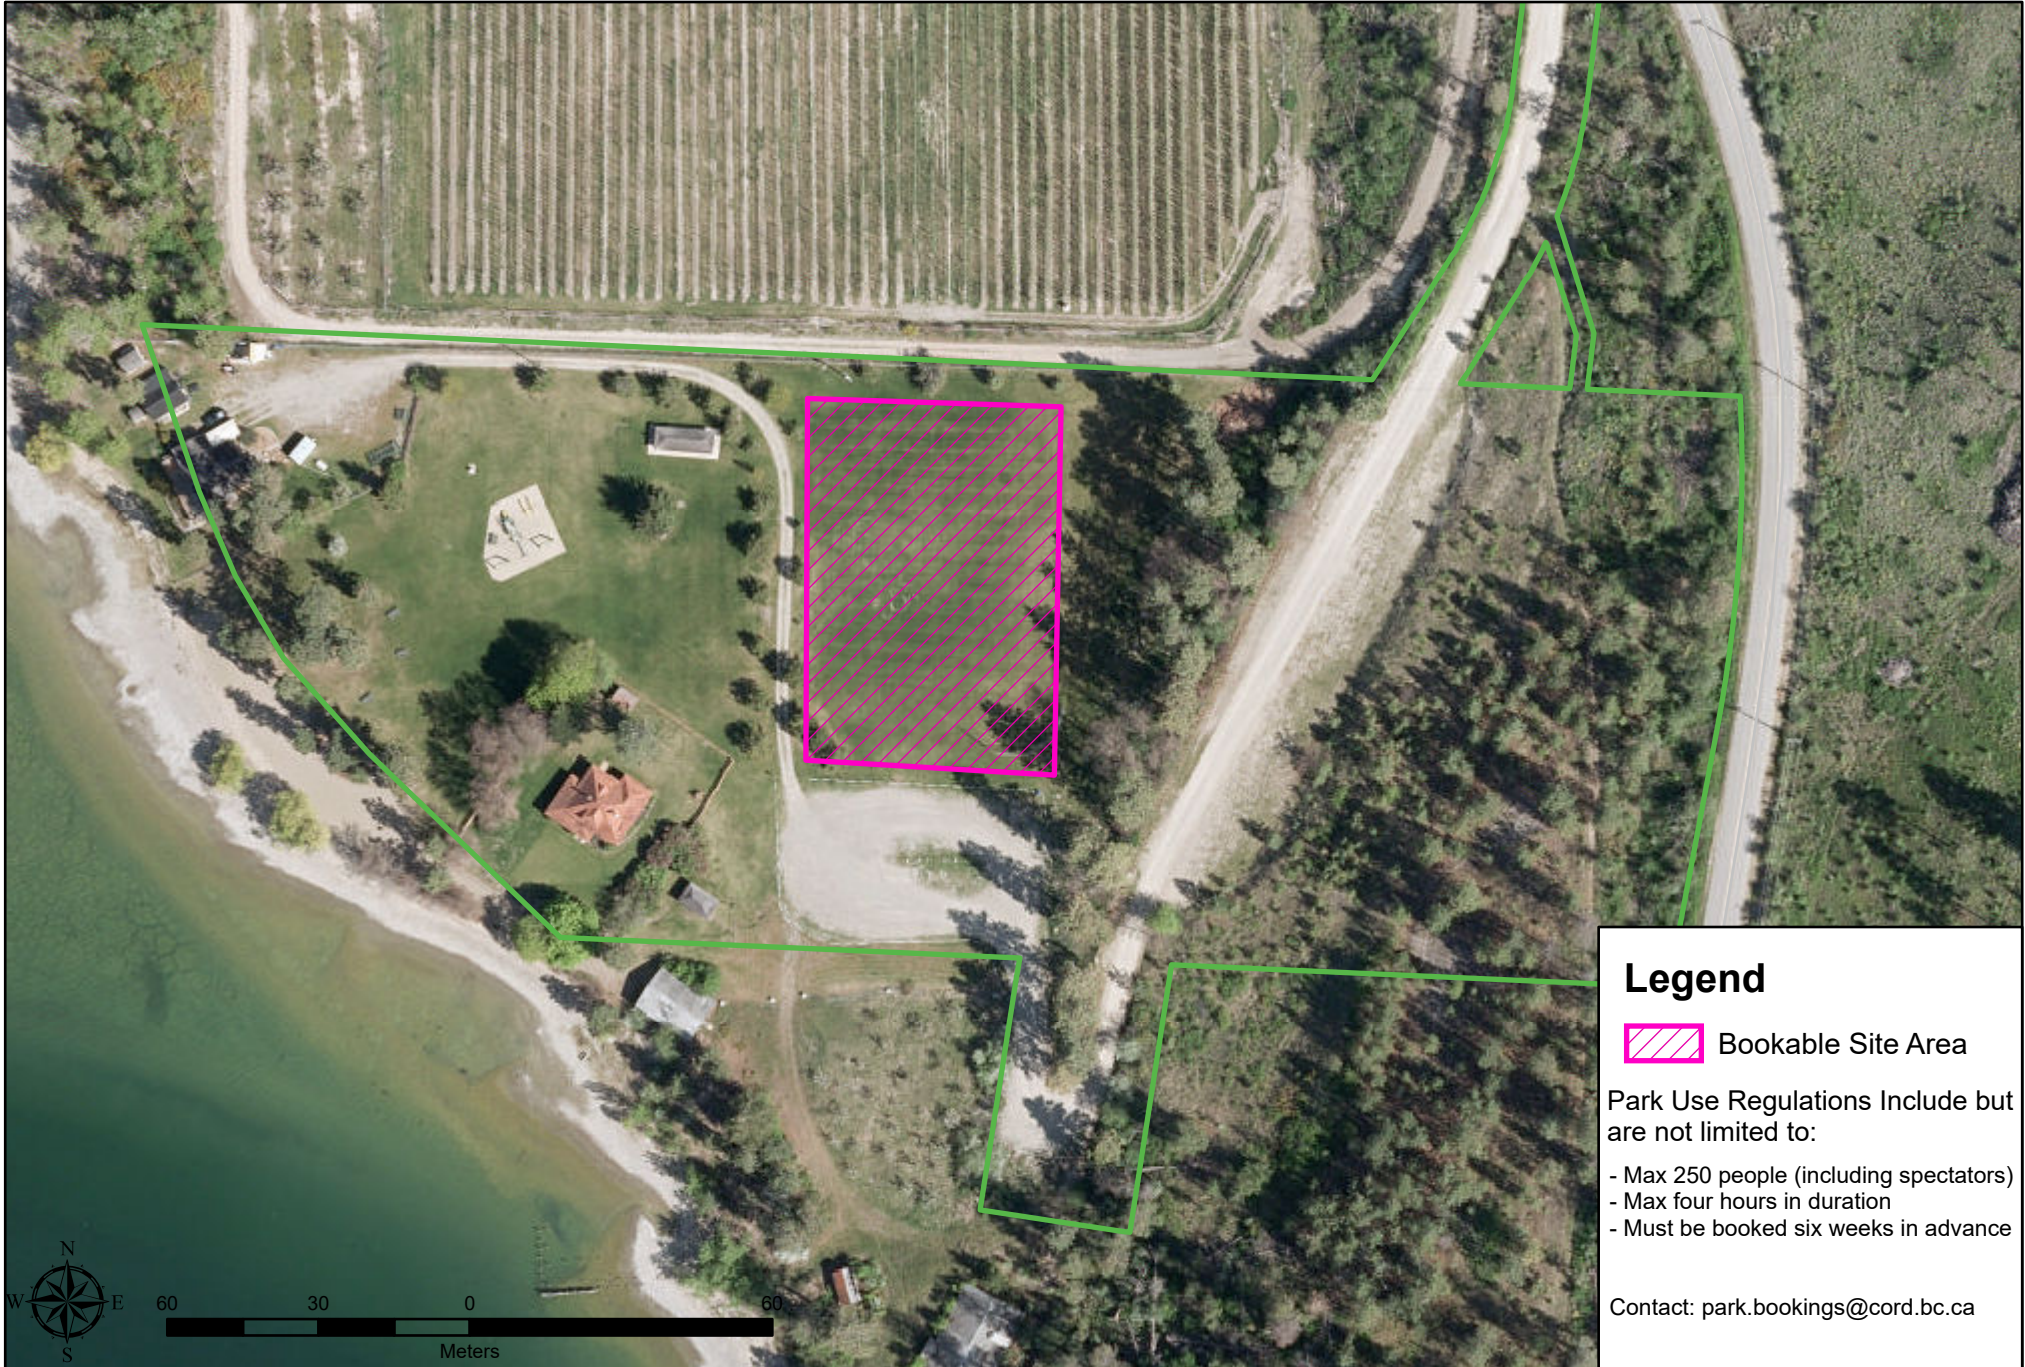

# Kopje Regional Park - Special Event Bookable Area

## Legend

 Bookable Site Area

Park Use Regulations Include but are not limited to:

- Max 250 people (including spectators)
- Max four hours in duration
- Must be booked six weeks in advance

Contact: [park.bookings@cord.bc.ca](mailto:park.bookings@cord.bc.ca)