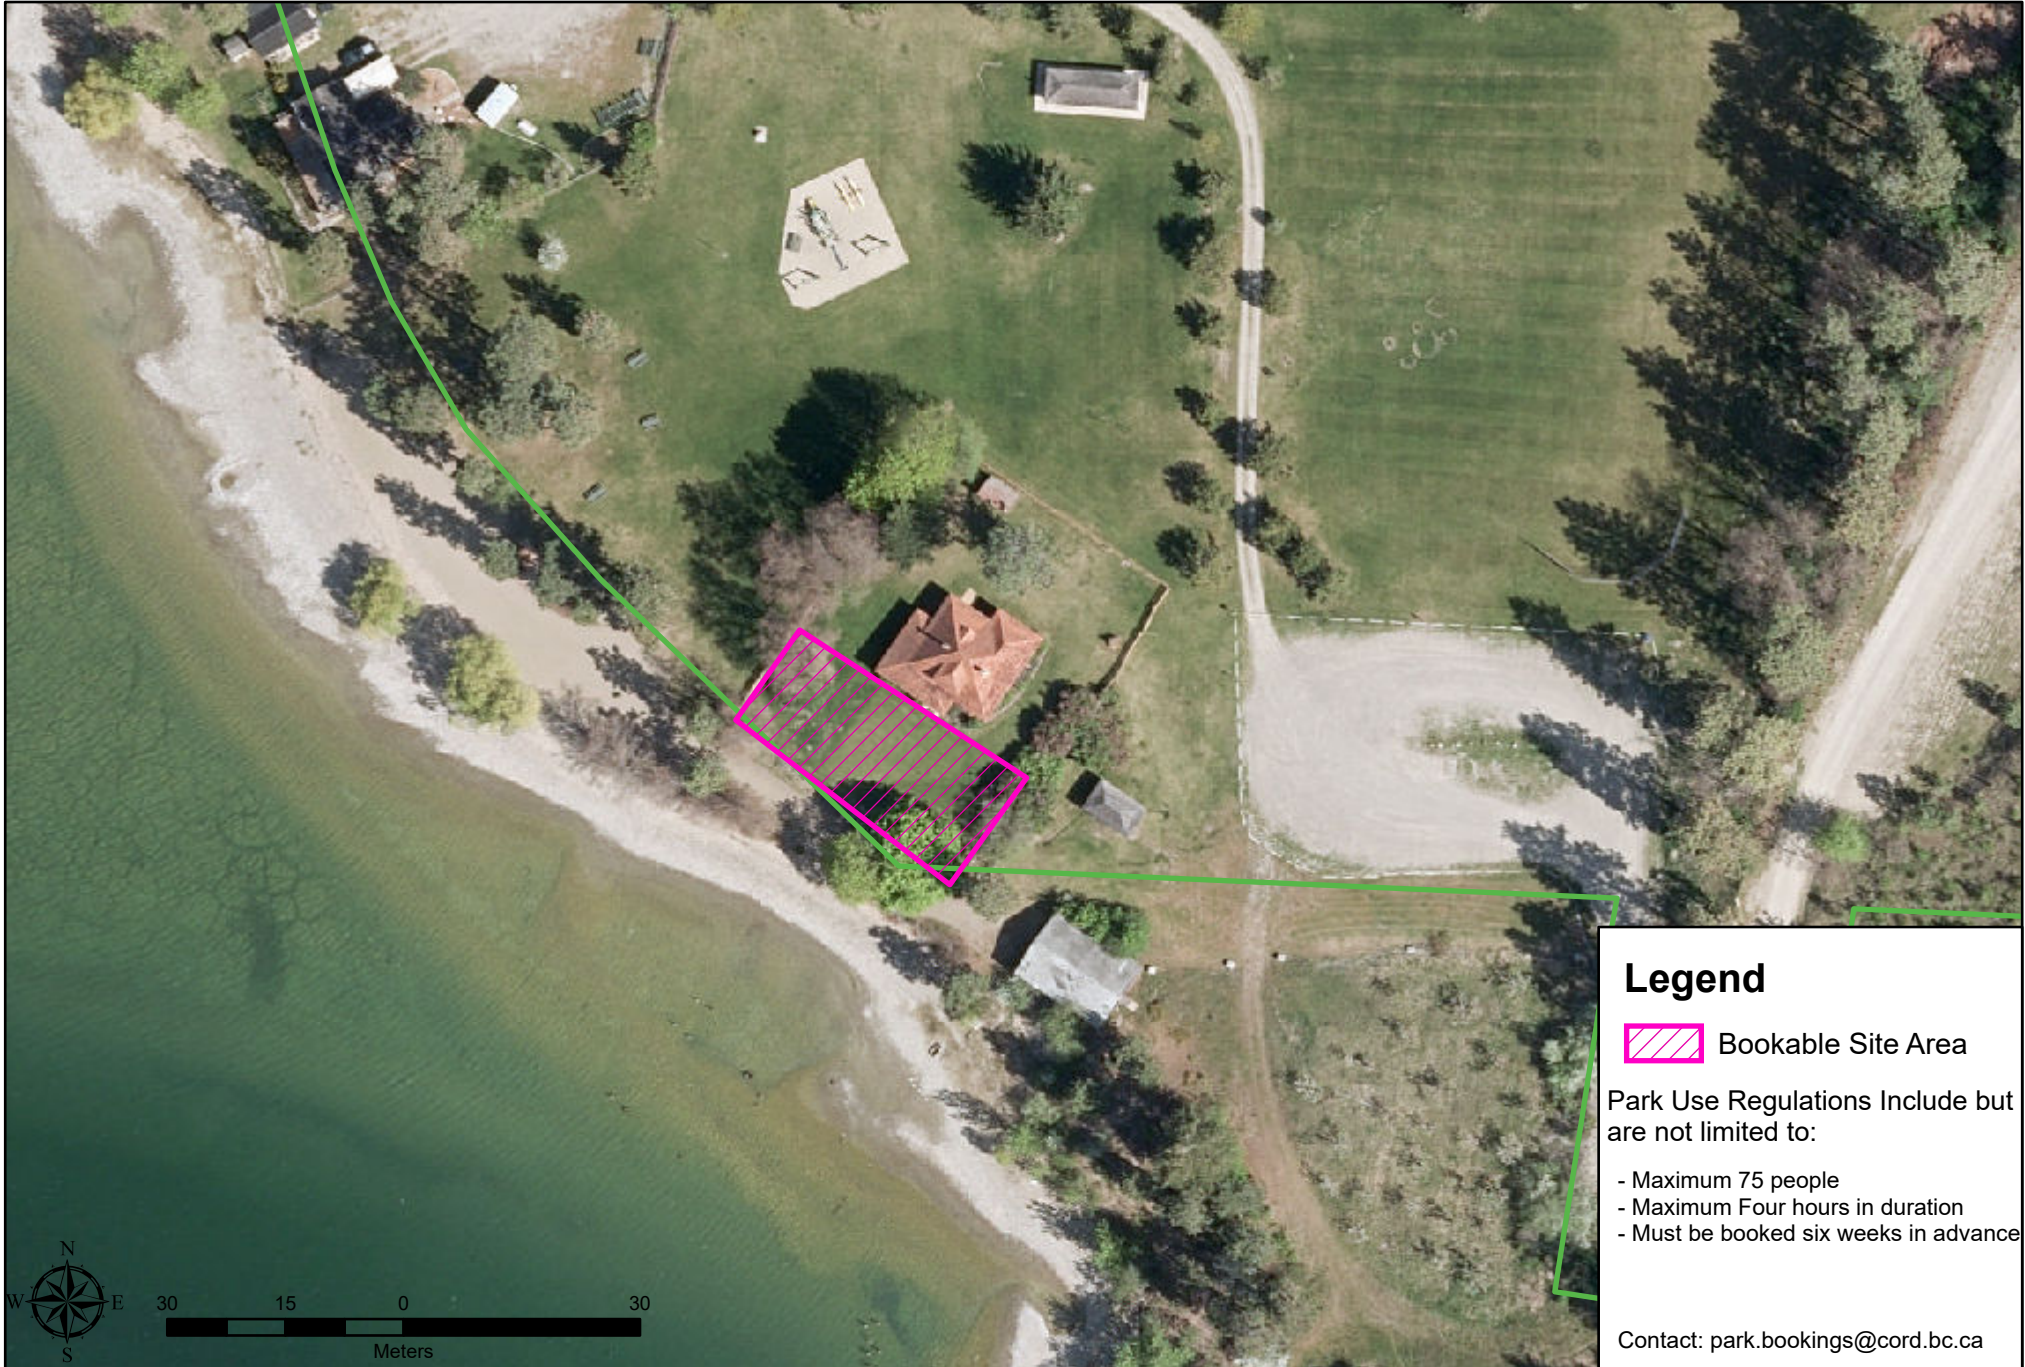

Kopje Regional Park - Wedding Permit Site Area

Legend

 Bookable Site Area

Park Use Regulations Include but are not limited to:

- Maximum 75 people
- Maximum Four hours in duration
- Must be booked six weeks in advance