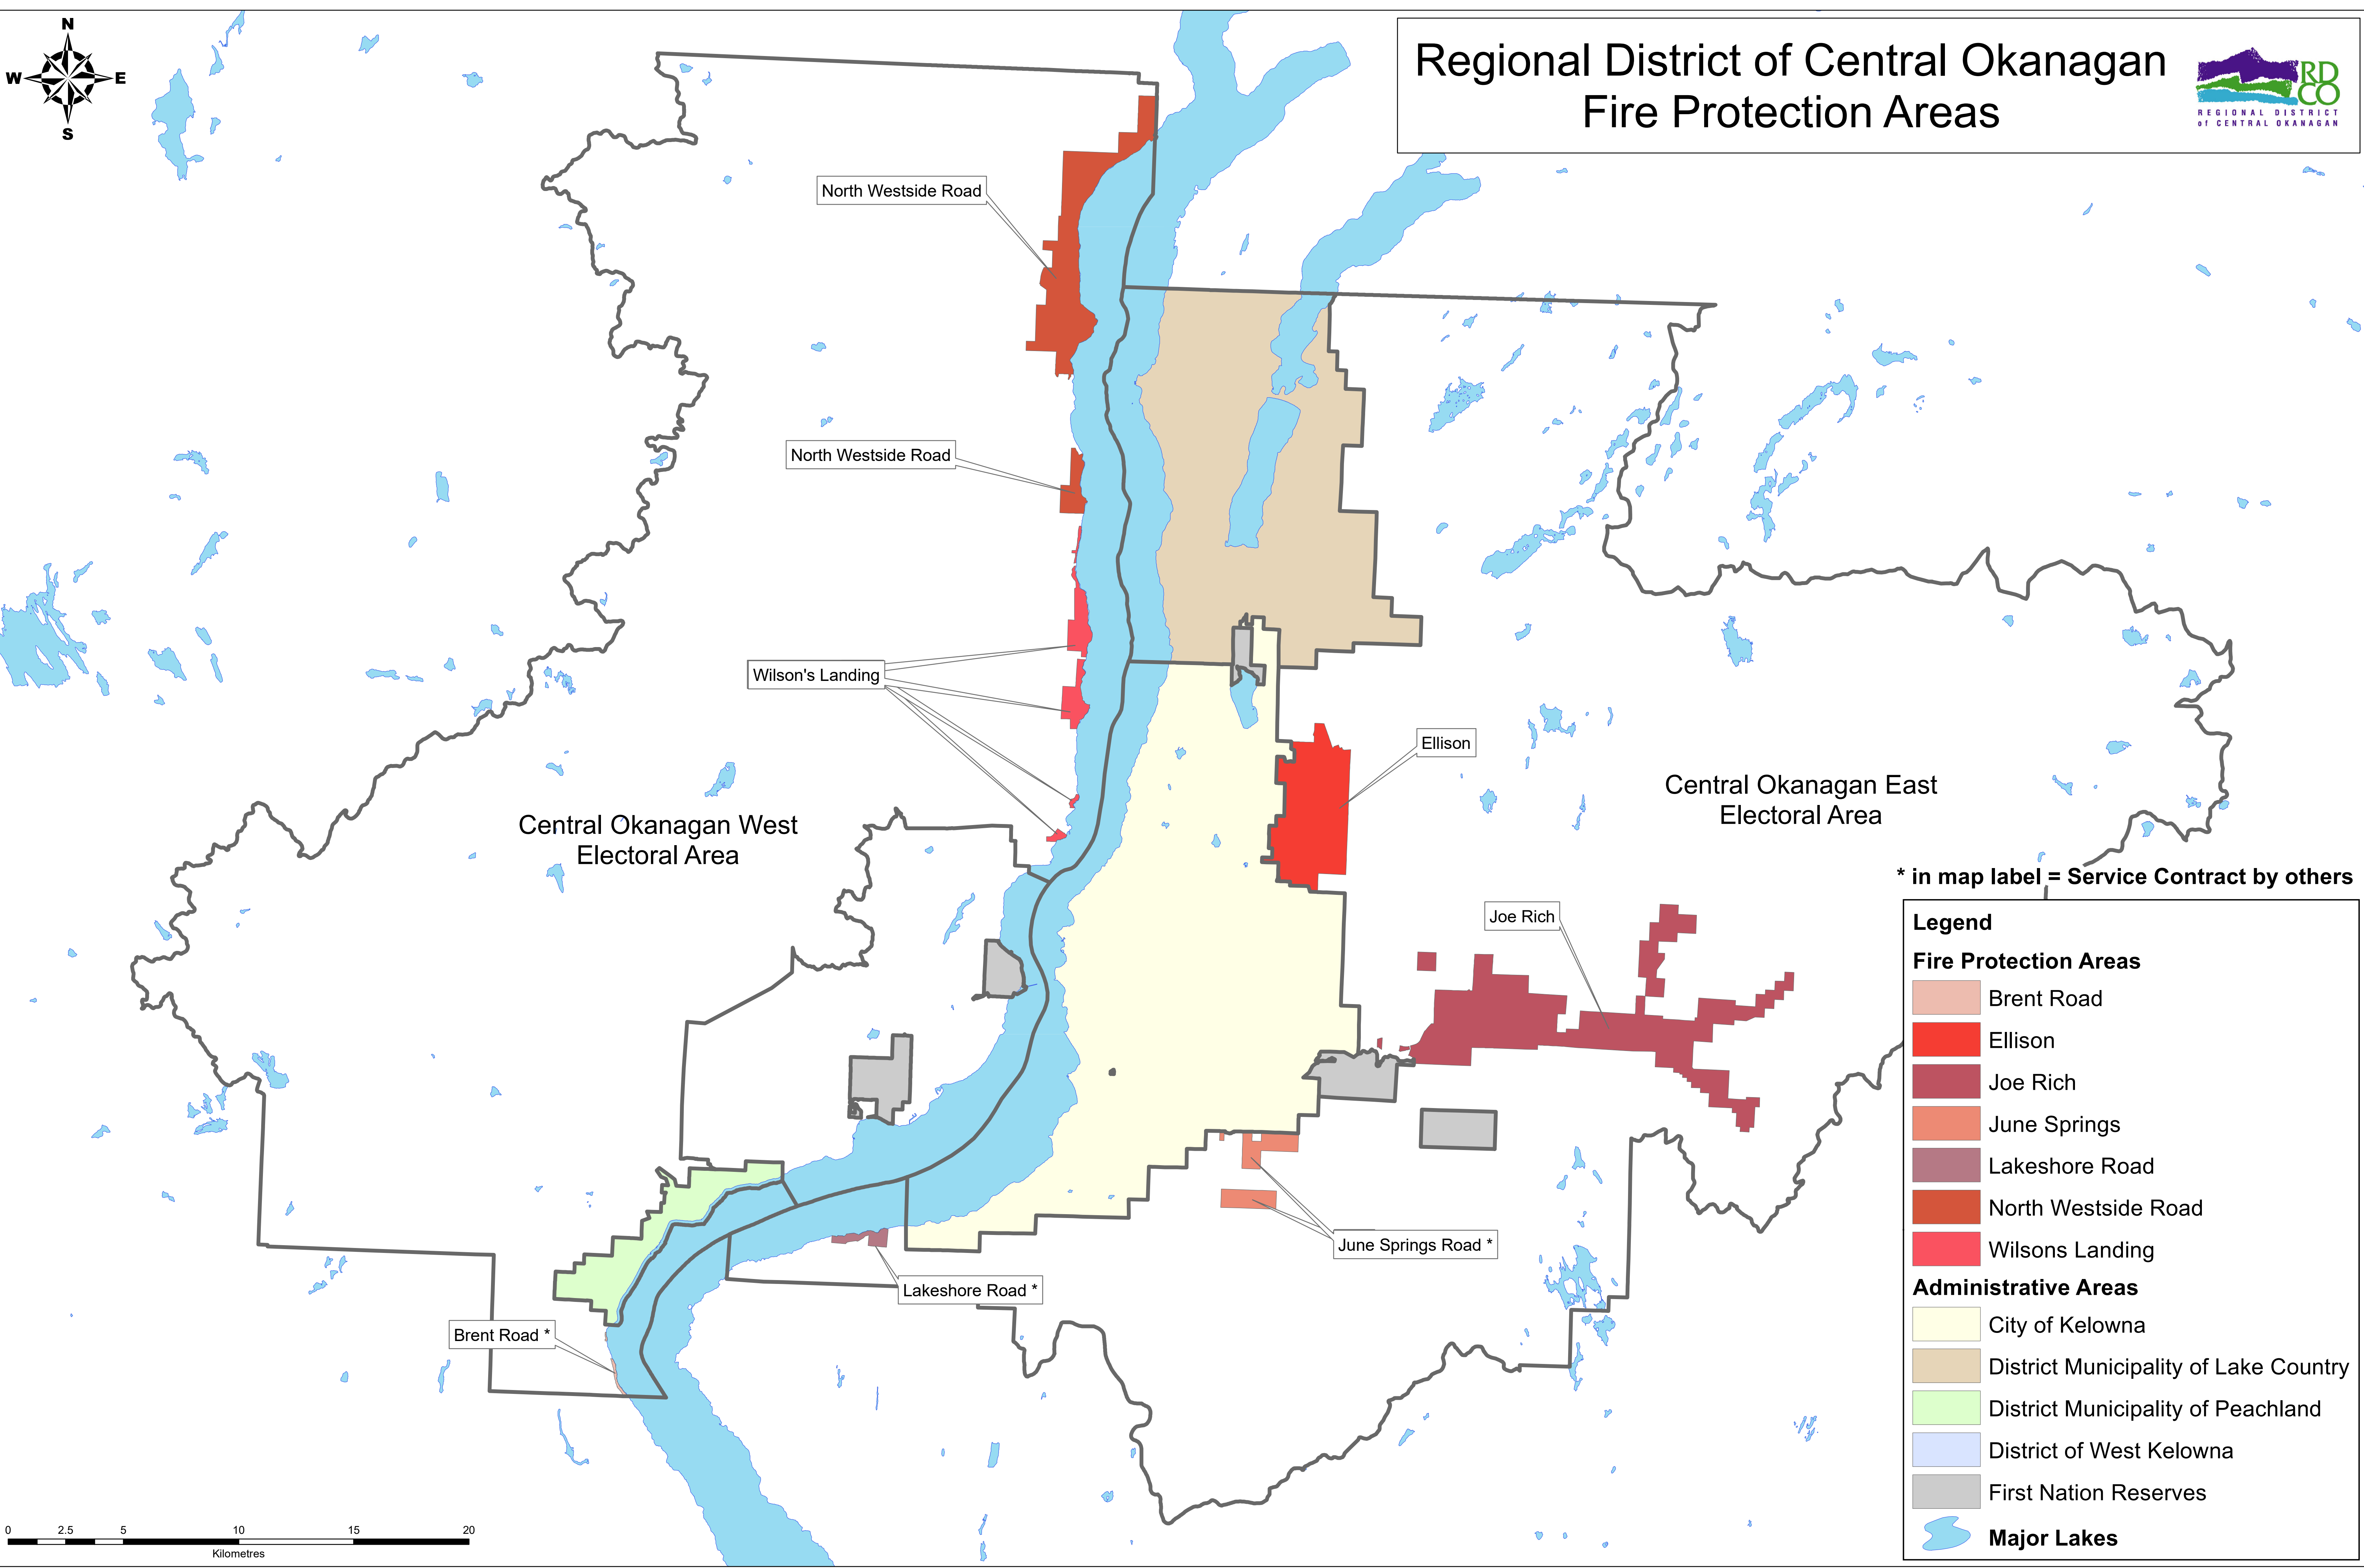

Regional District of Central Okanagan Fire Protection Areas

* in map label = Service Contract by others

Legend

Fire Protection Areas

- Brent Road
- Ellison
- Joe Rich
- June Springs
- Lakeshore Road
- North Westside Road
- Wilson's Landing

Administrative Areas

- City of Kelowna
- District Municipality of Lake Country
- District Municipality of Peachland
- District of West Kelowna
- First Nation Reserves

Major Lakes