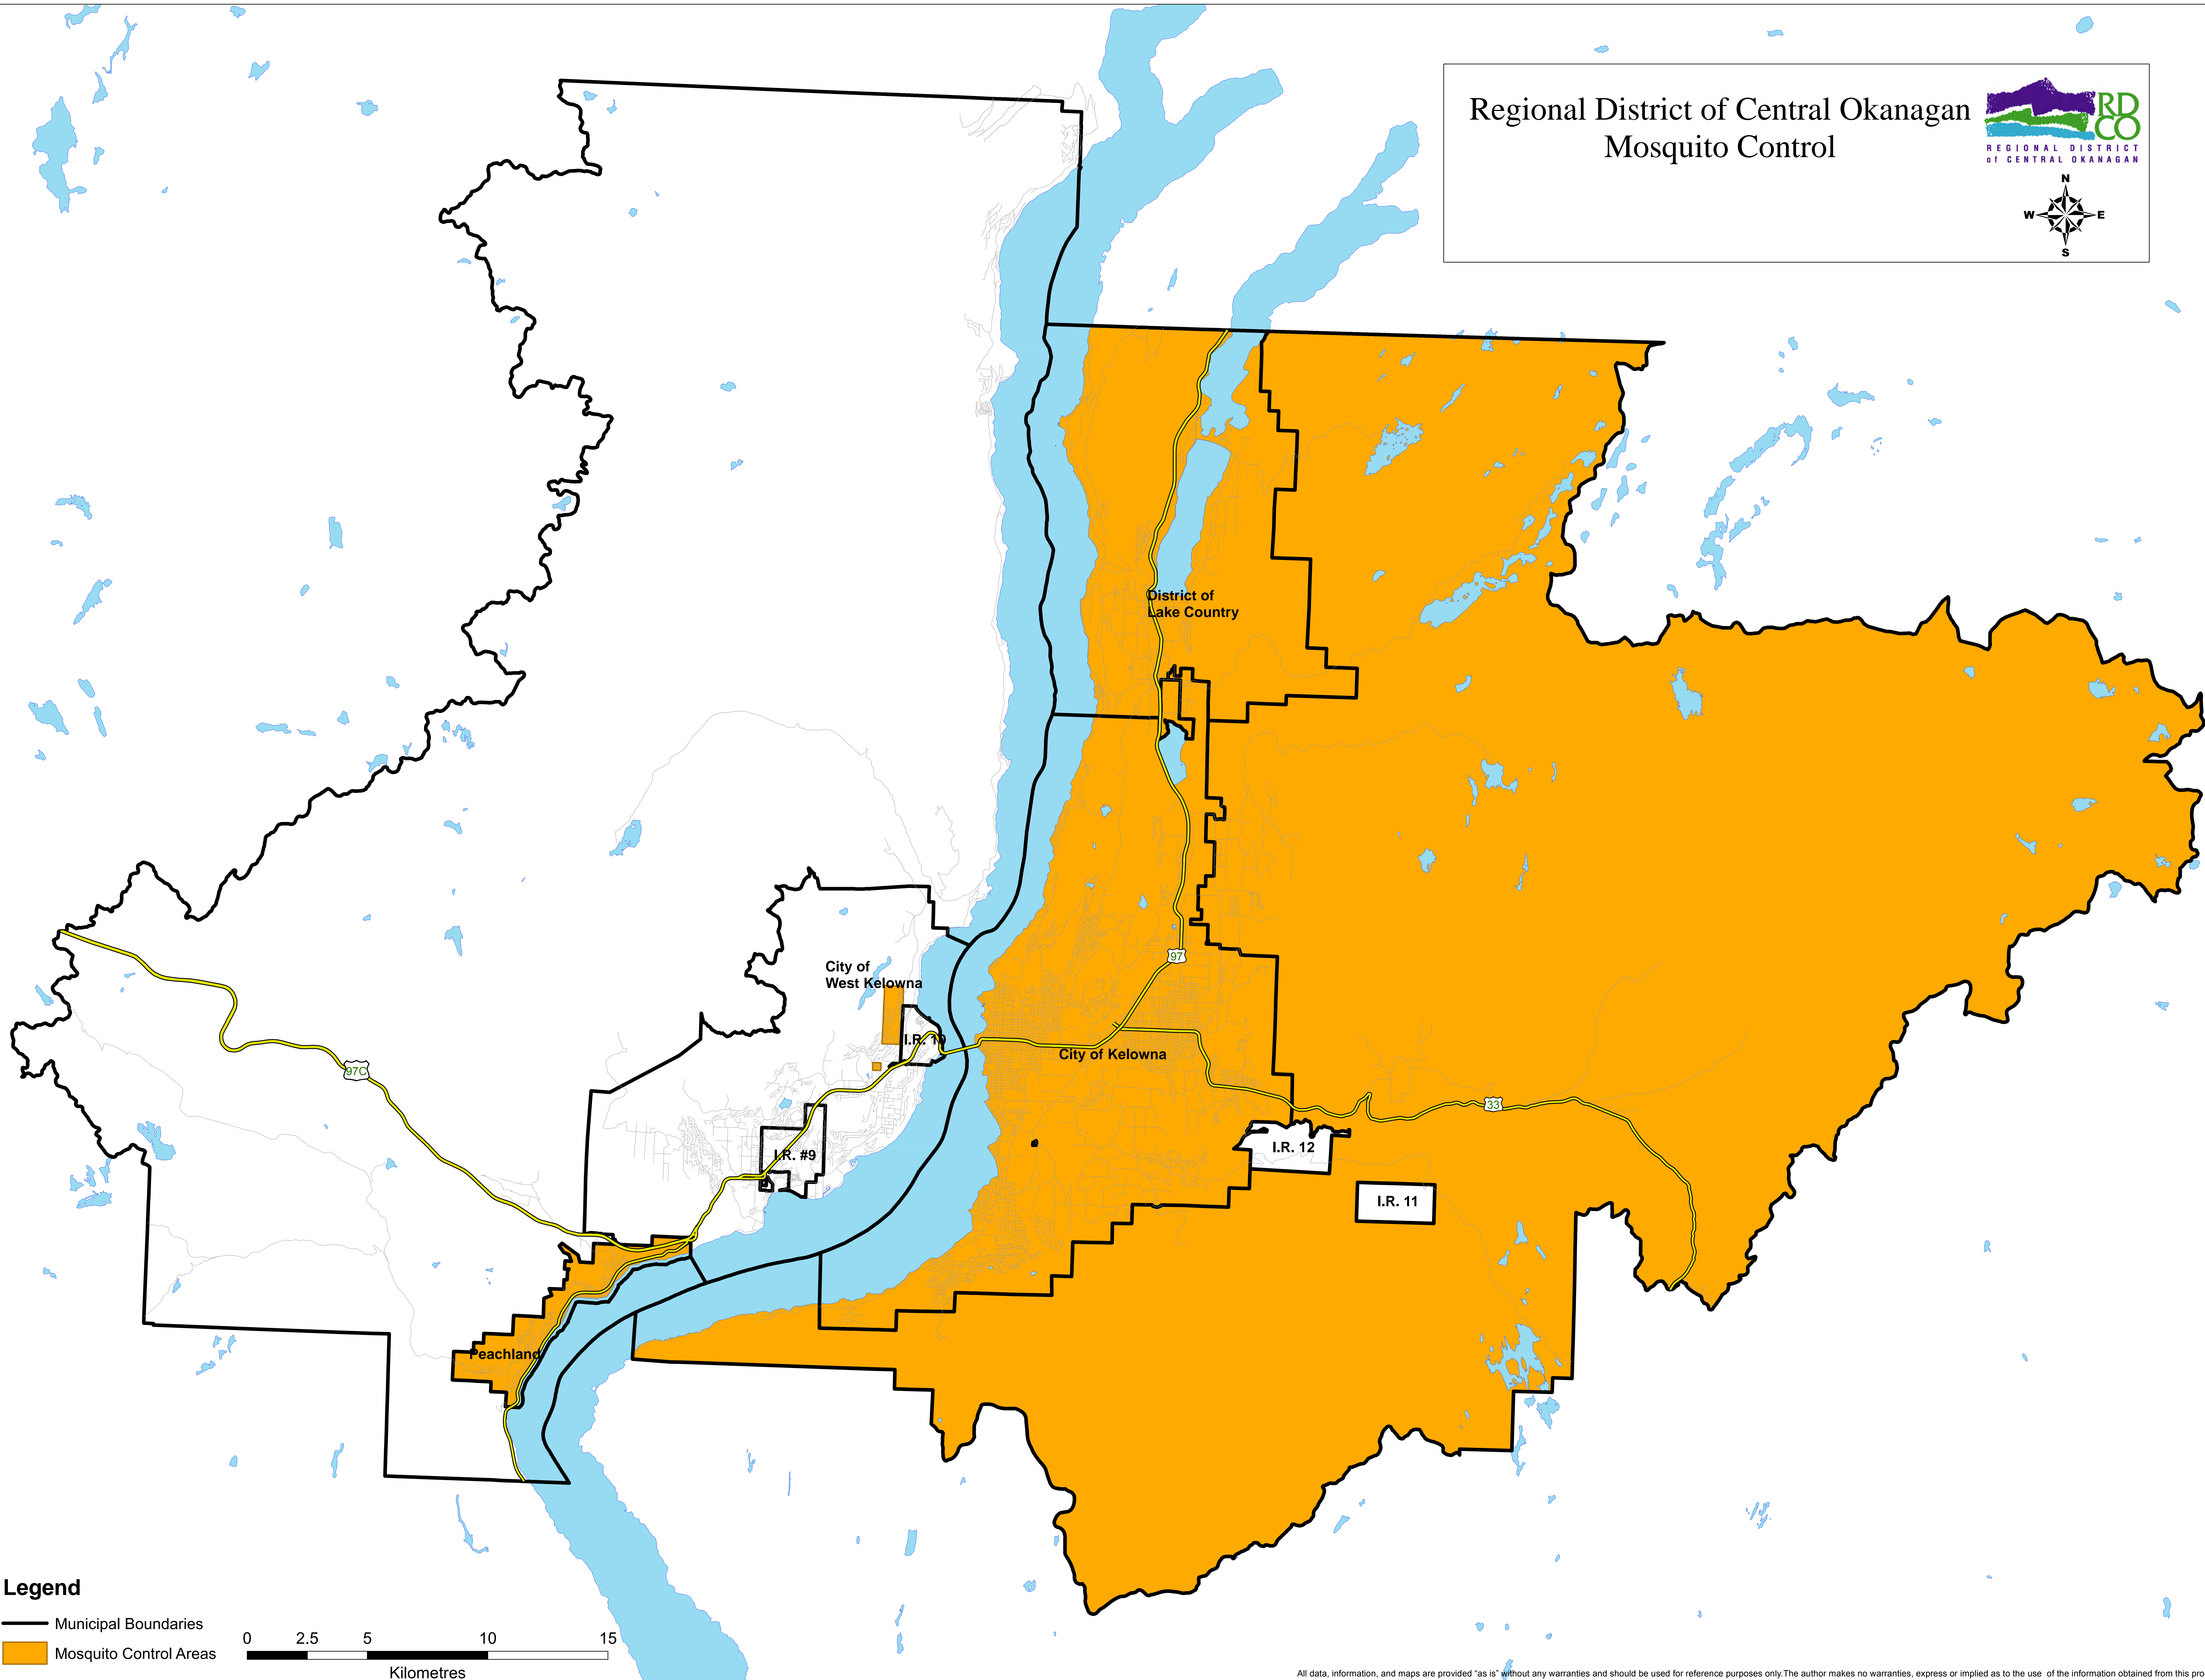

Regional District of Central Okanagan  
Mosquito Control

**Legend**

- Municipal Boundaries
- Mosquito Control Areas