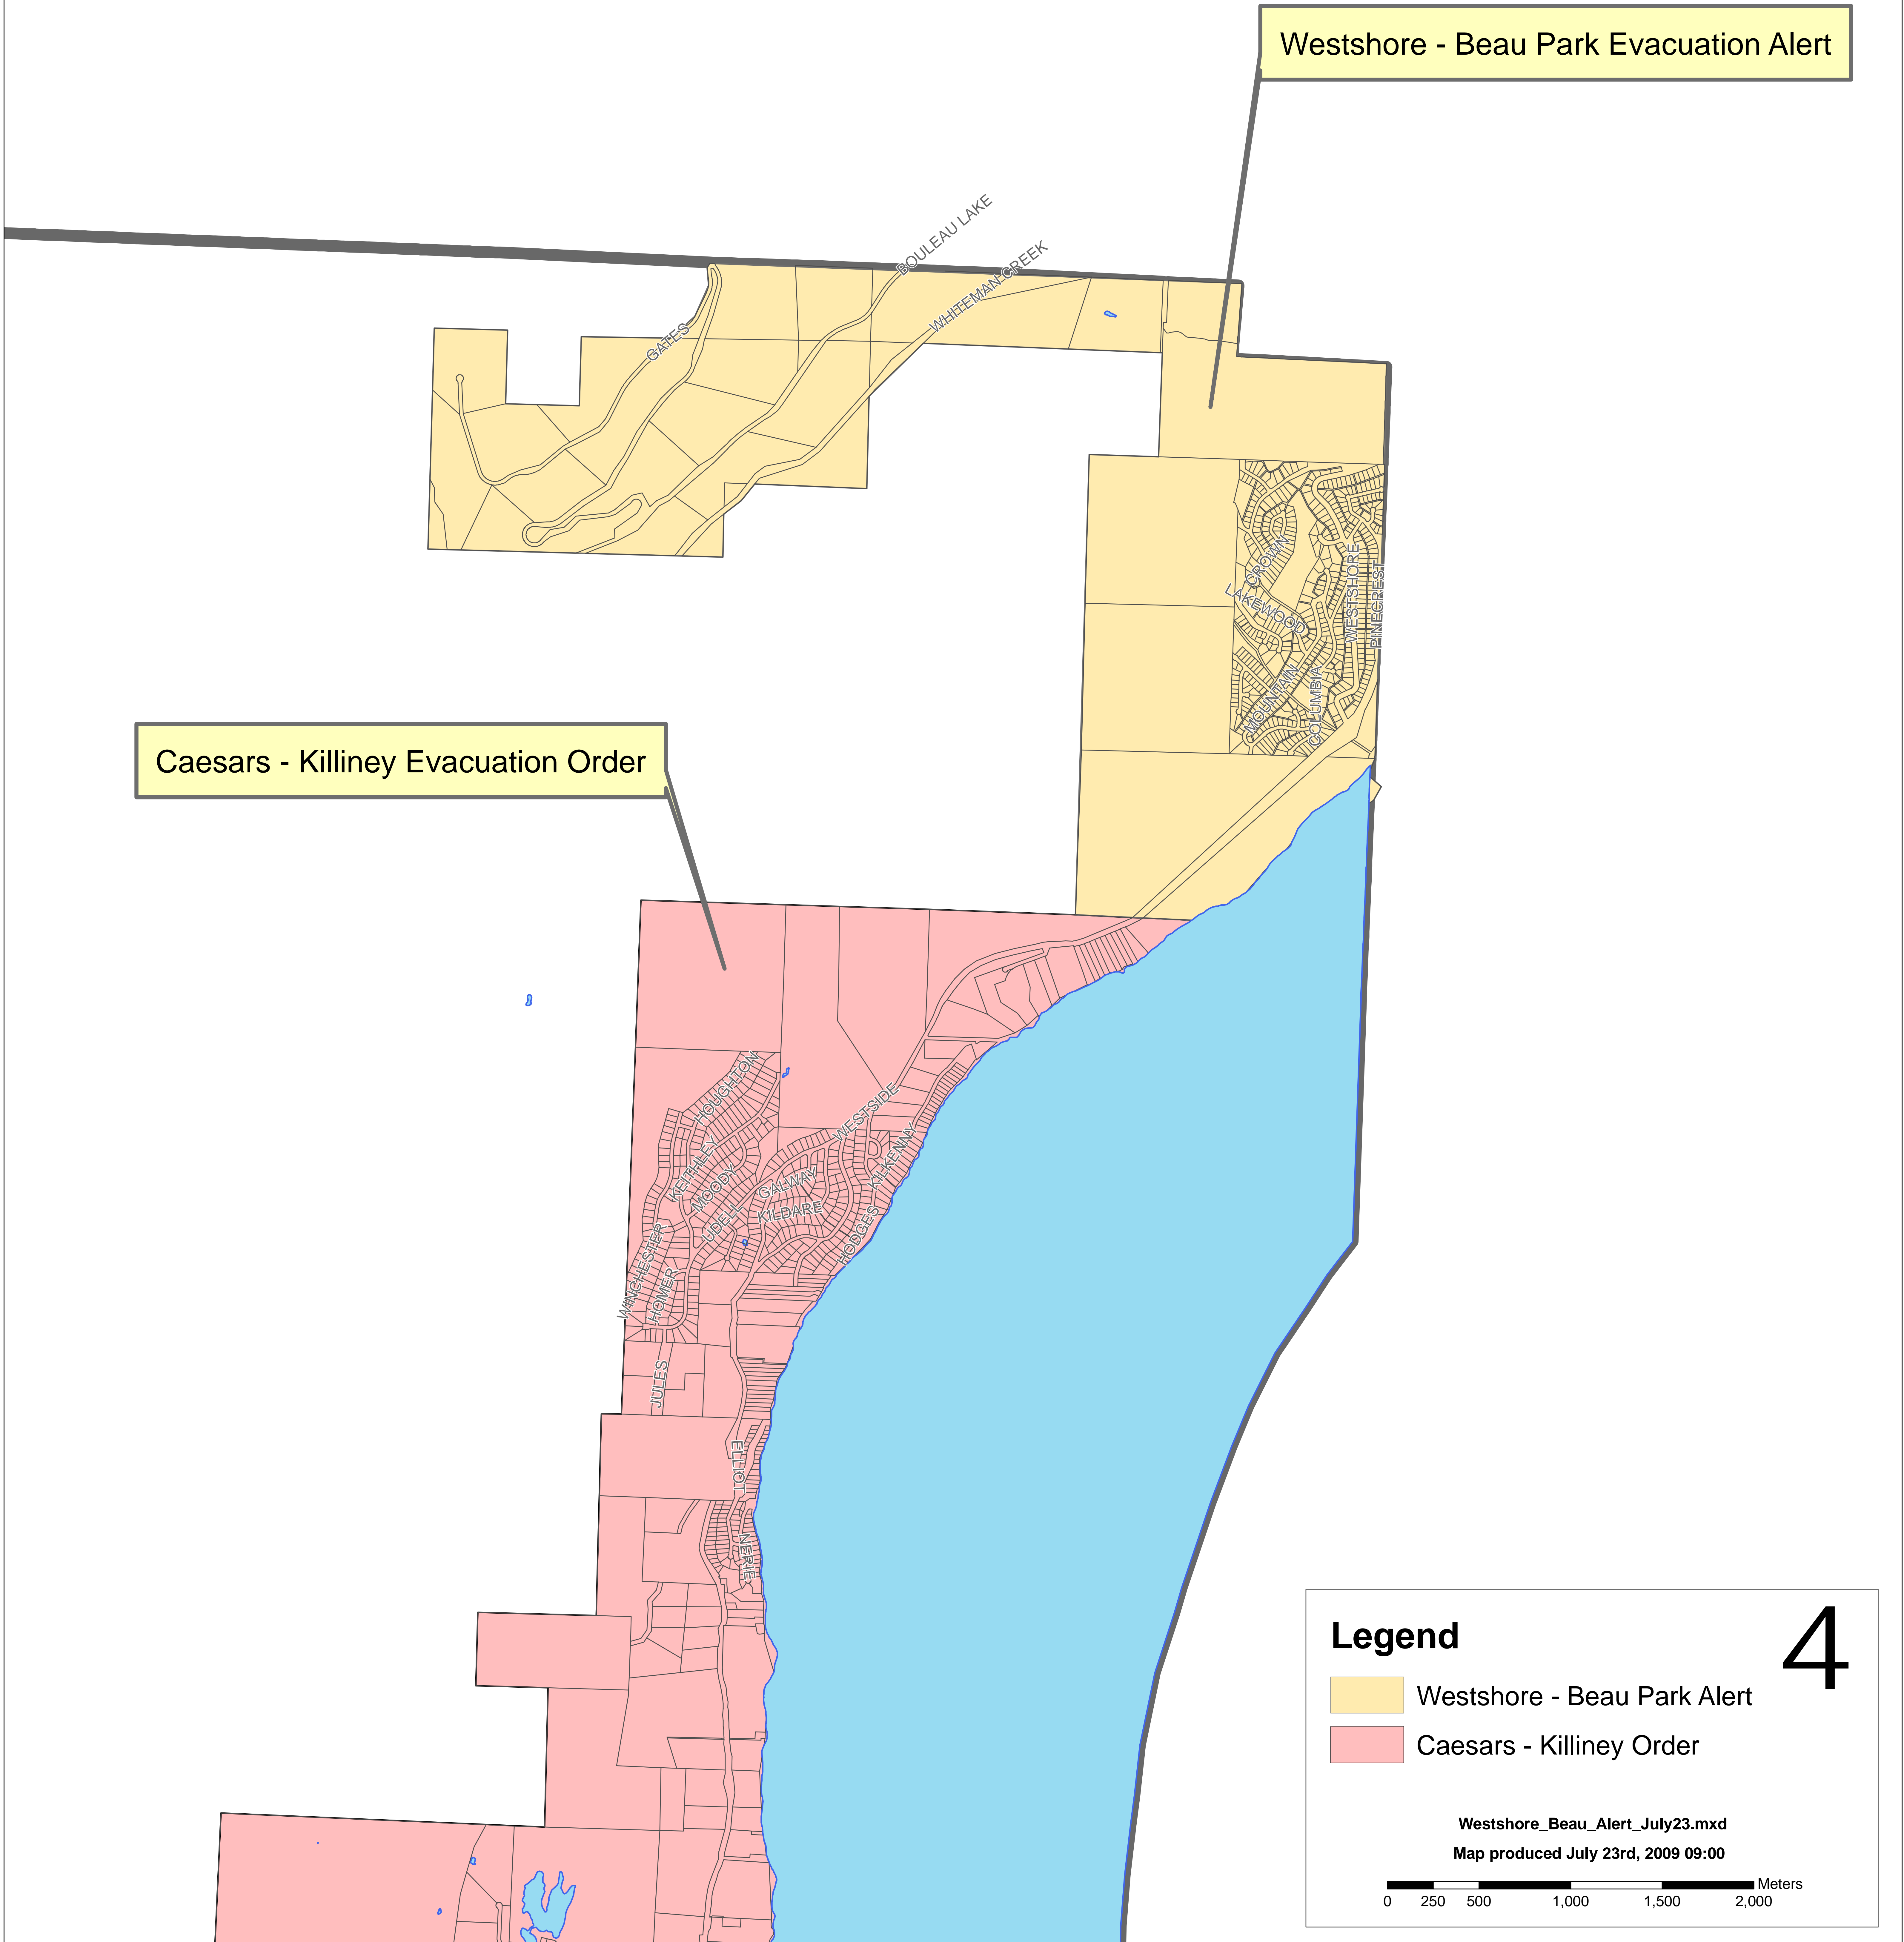

# Terrace Mountain Fire K50720

## Westshore - Beau Park Evacuation Alert

Westshore - Beau Park Evacuation Alert

Caesars - Killiney Evacuation Order

**Legend**

- Westshore - Beau Park Alert
- Caesars - Killiney Order

Westshore\_Beau\_Alert\_July23.mxd  
Map produced July 23rd, 2009 09:00

0 250 500 1,000 1,500 2,000 Meters

4