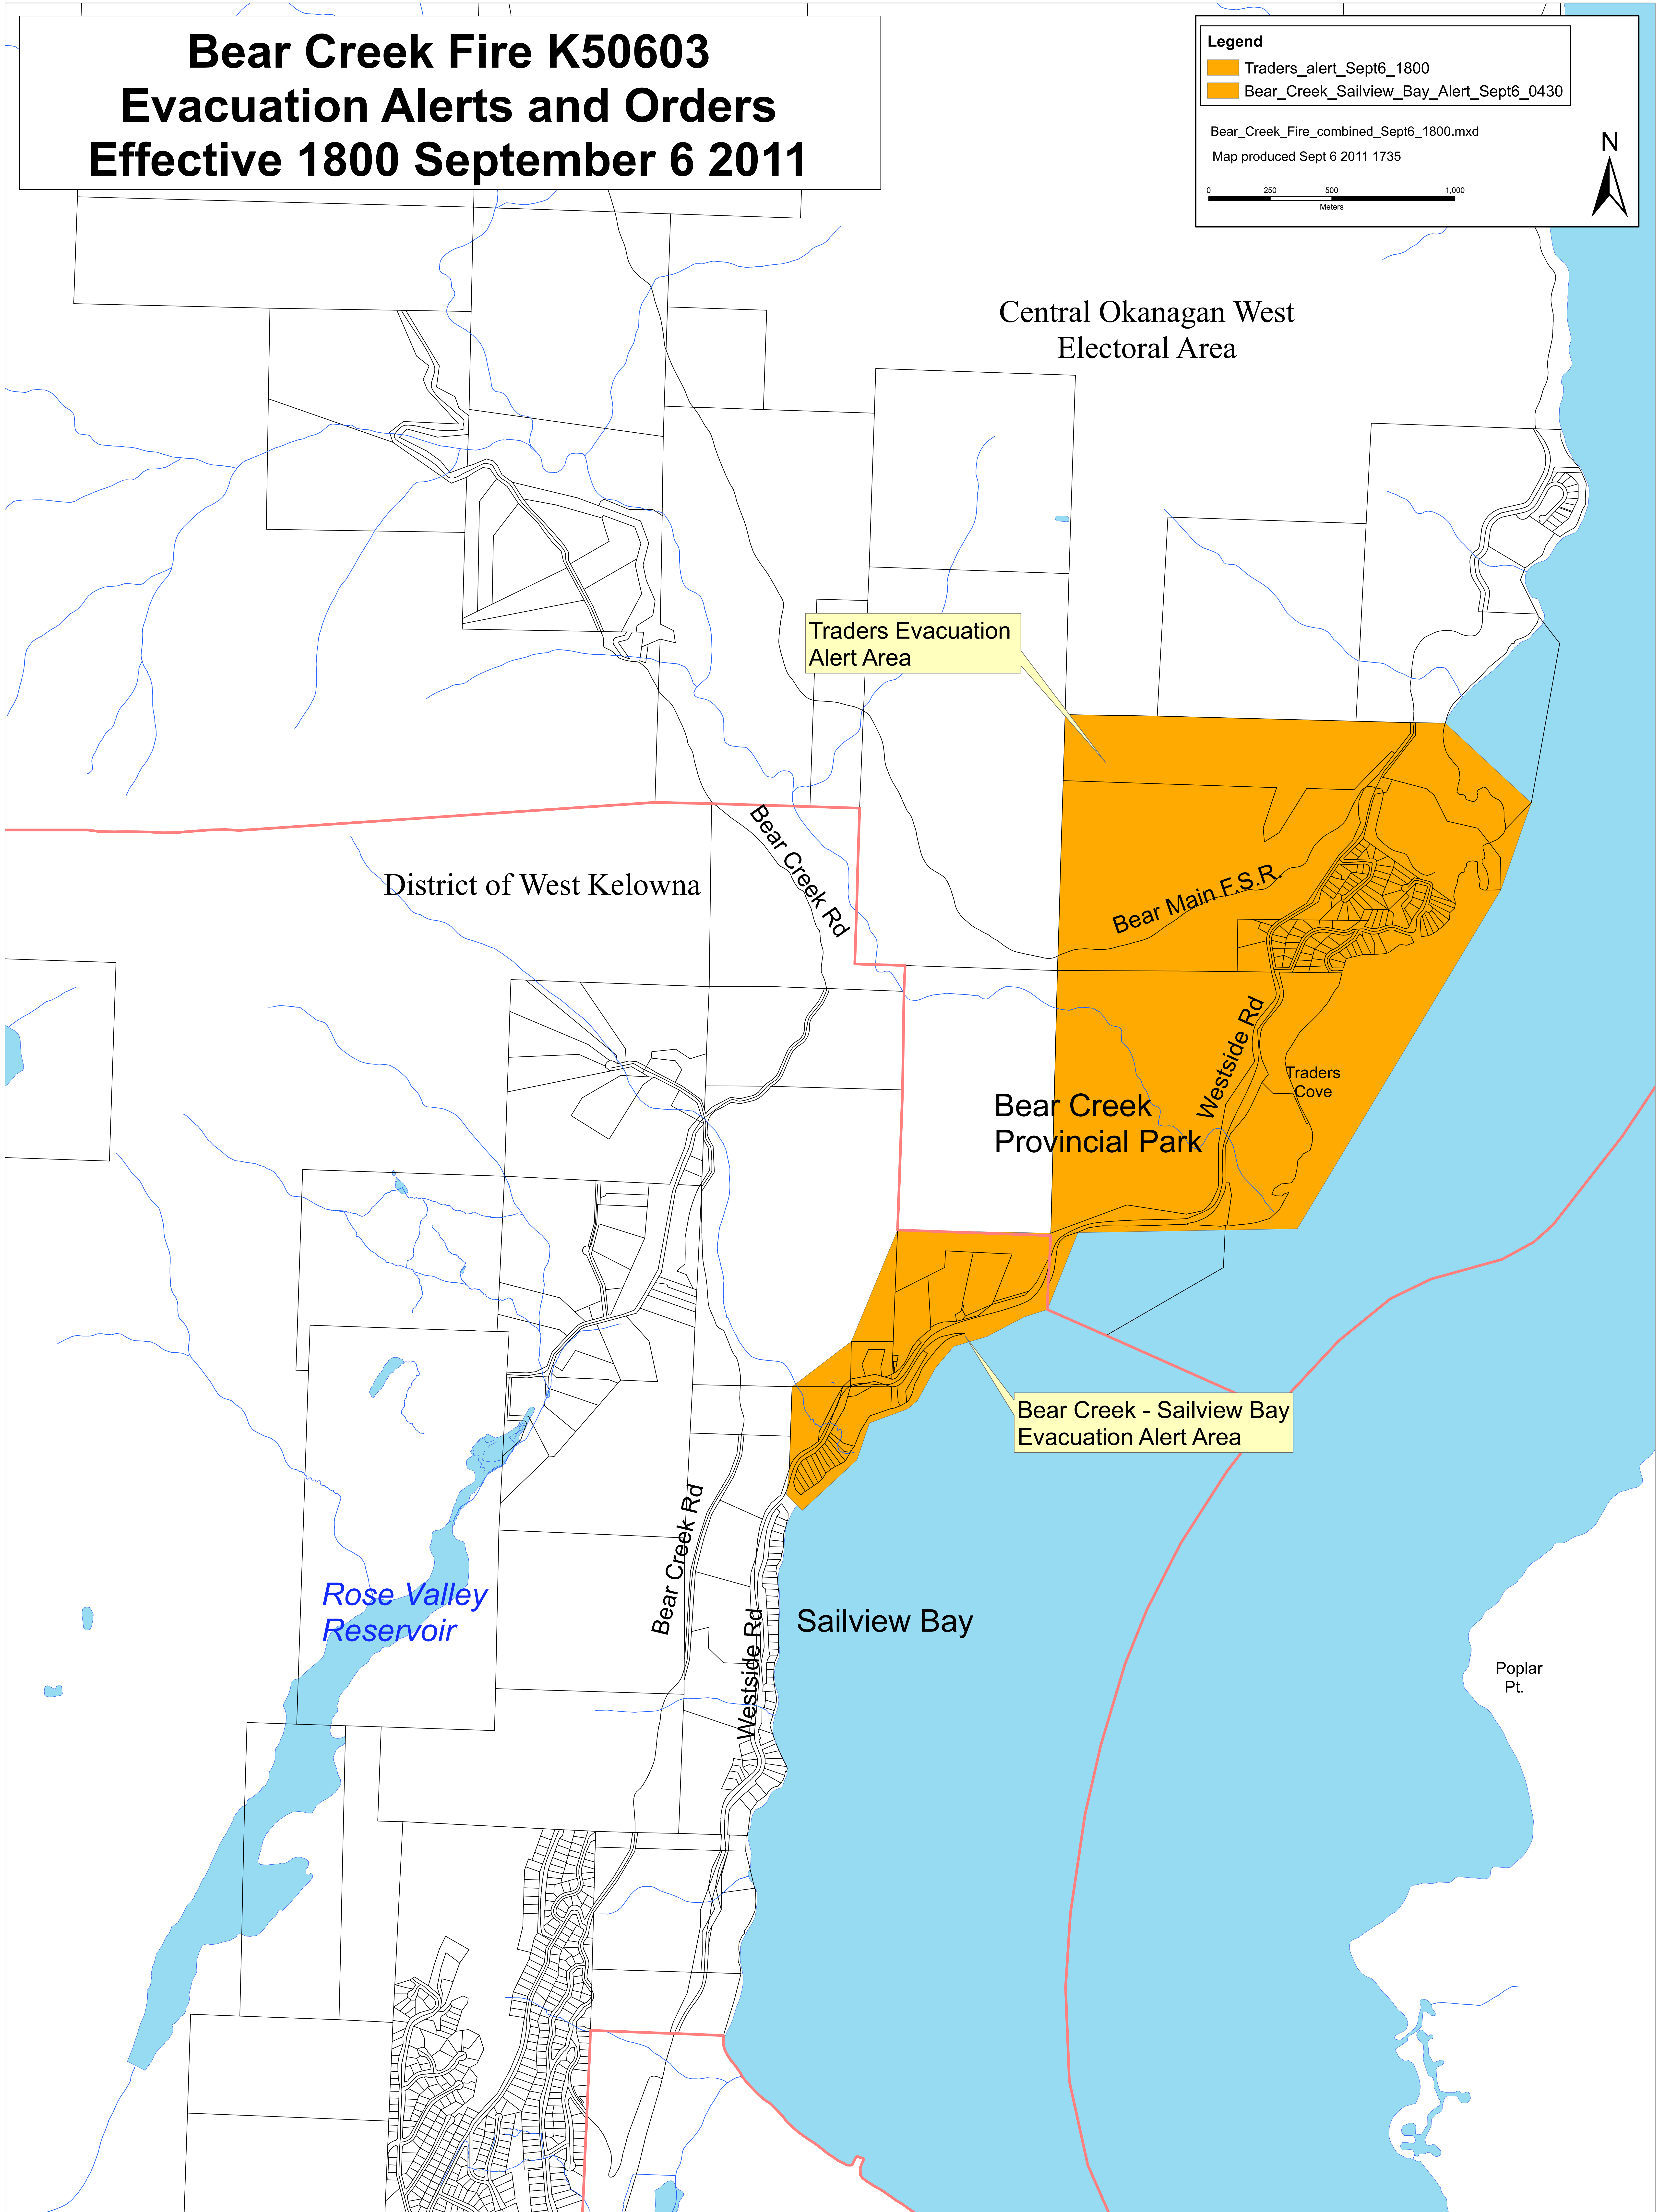

Bear Creek Fire K50603 Evacuation Alerts and Orders Effective 1800 September 6 2011

Legend

- Traders_alert_Sept6_1800
- Bear_Creek_Sailview_Bay_Alert_Sept6_0430

Bear_Creek_Fire_combined_Sept6_1800.mxd
Map produced Sept 6 2011 1735

0 250 500 1,000
Meters

Central Okanagan West
Electoral Area

Traders Evacuation
Alert Area

District of West Kelowna

Bear Creek Rd

Bear Main F.S.R.

Bear Creek
Provincial Park

Westside Rd

Traders
Cove

Bear Creek - Sailview Bay
Evacuation Alert Area

Rose Valley
Reservoir

Bear Creek Rd

Westside Rd

Sailview Bay

Poplar
Pt.