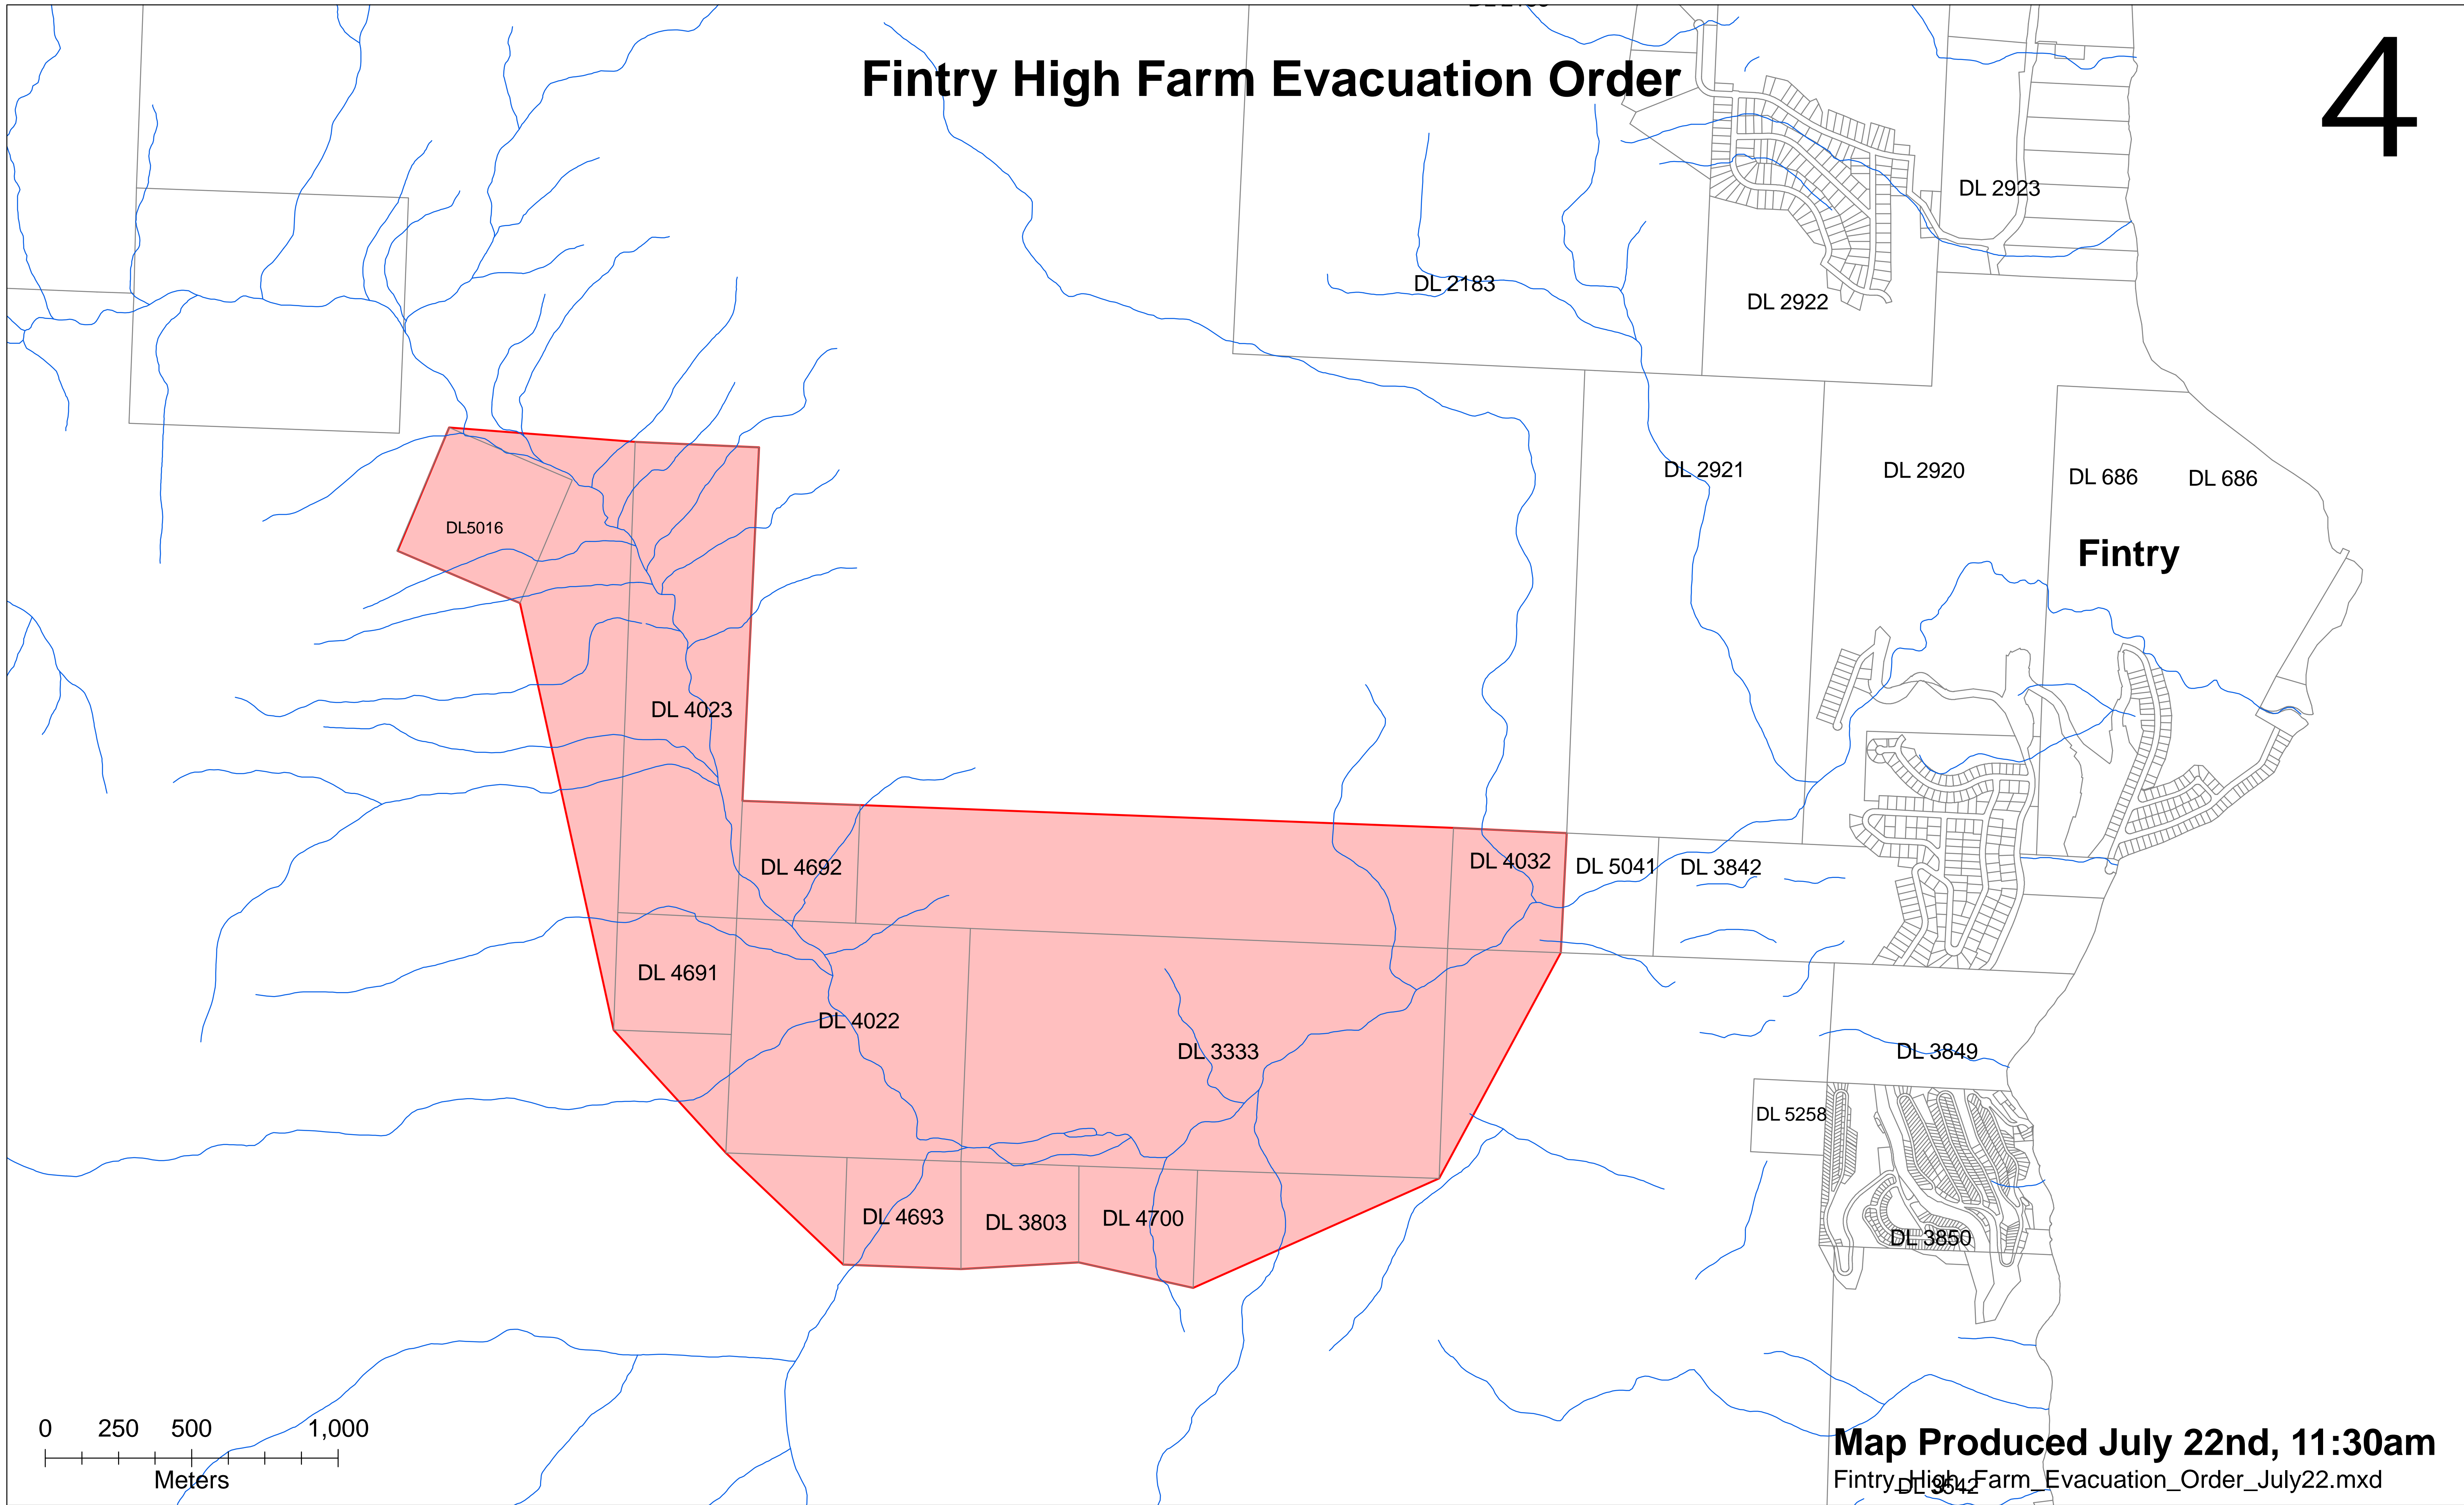

Fintry High Farm Evacuation Order

4

0 250 500 1,000
Meters

Map Produced July 22nd, 11:30am
Fintry_High_Farm_Evacuation_Order_July22.mxd