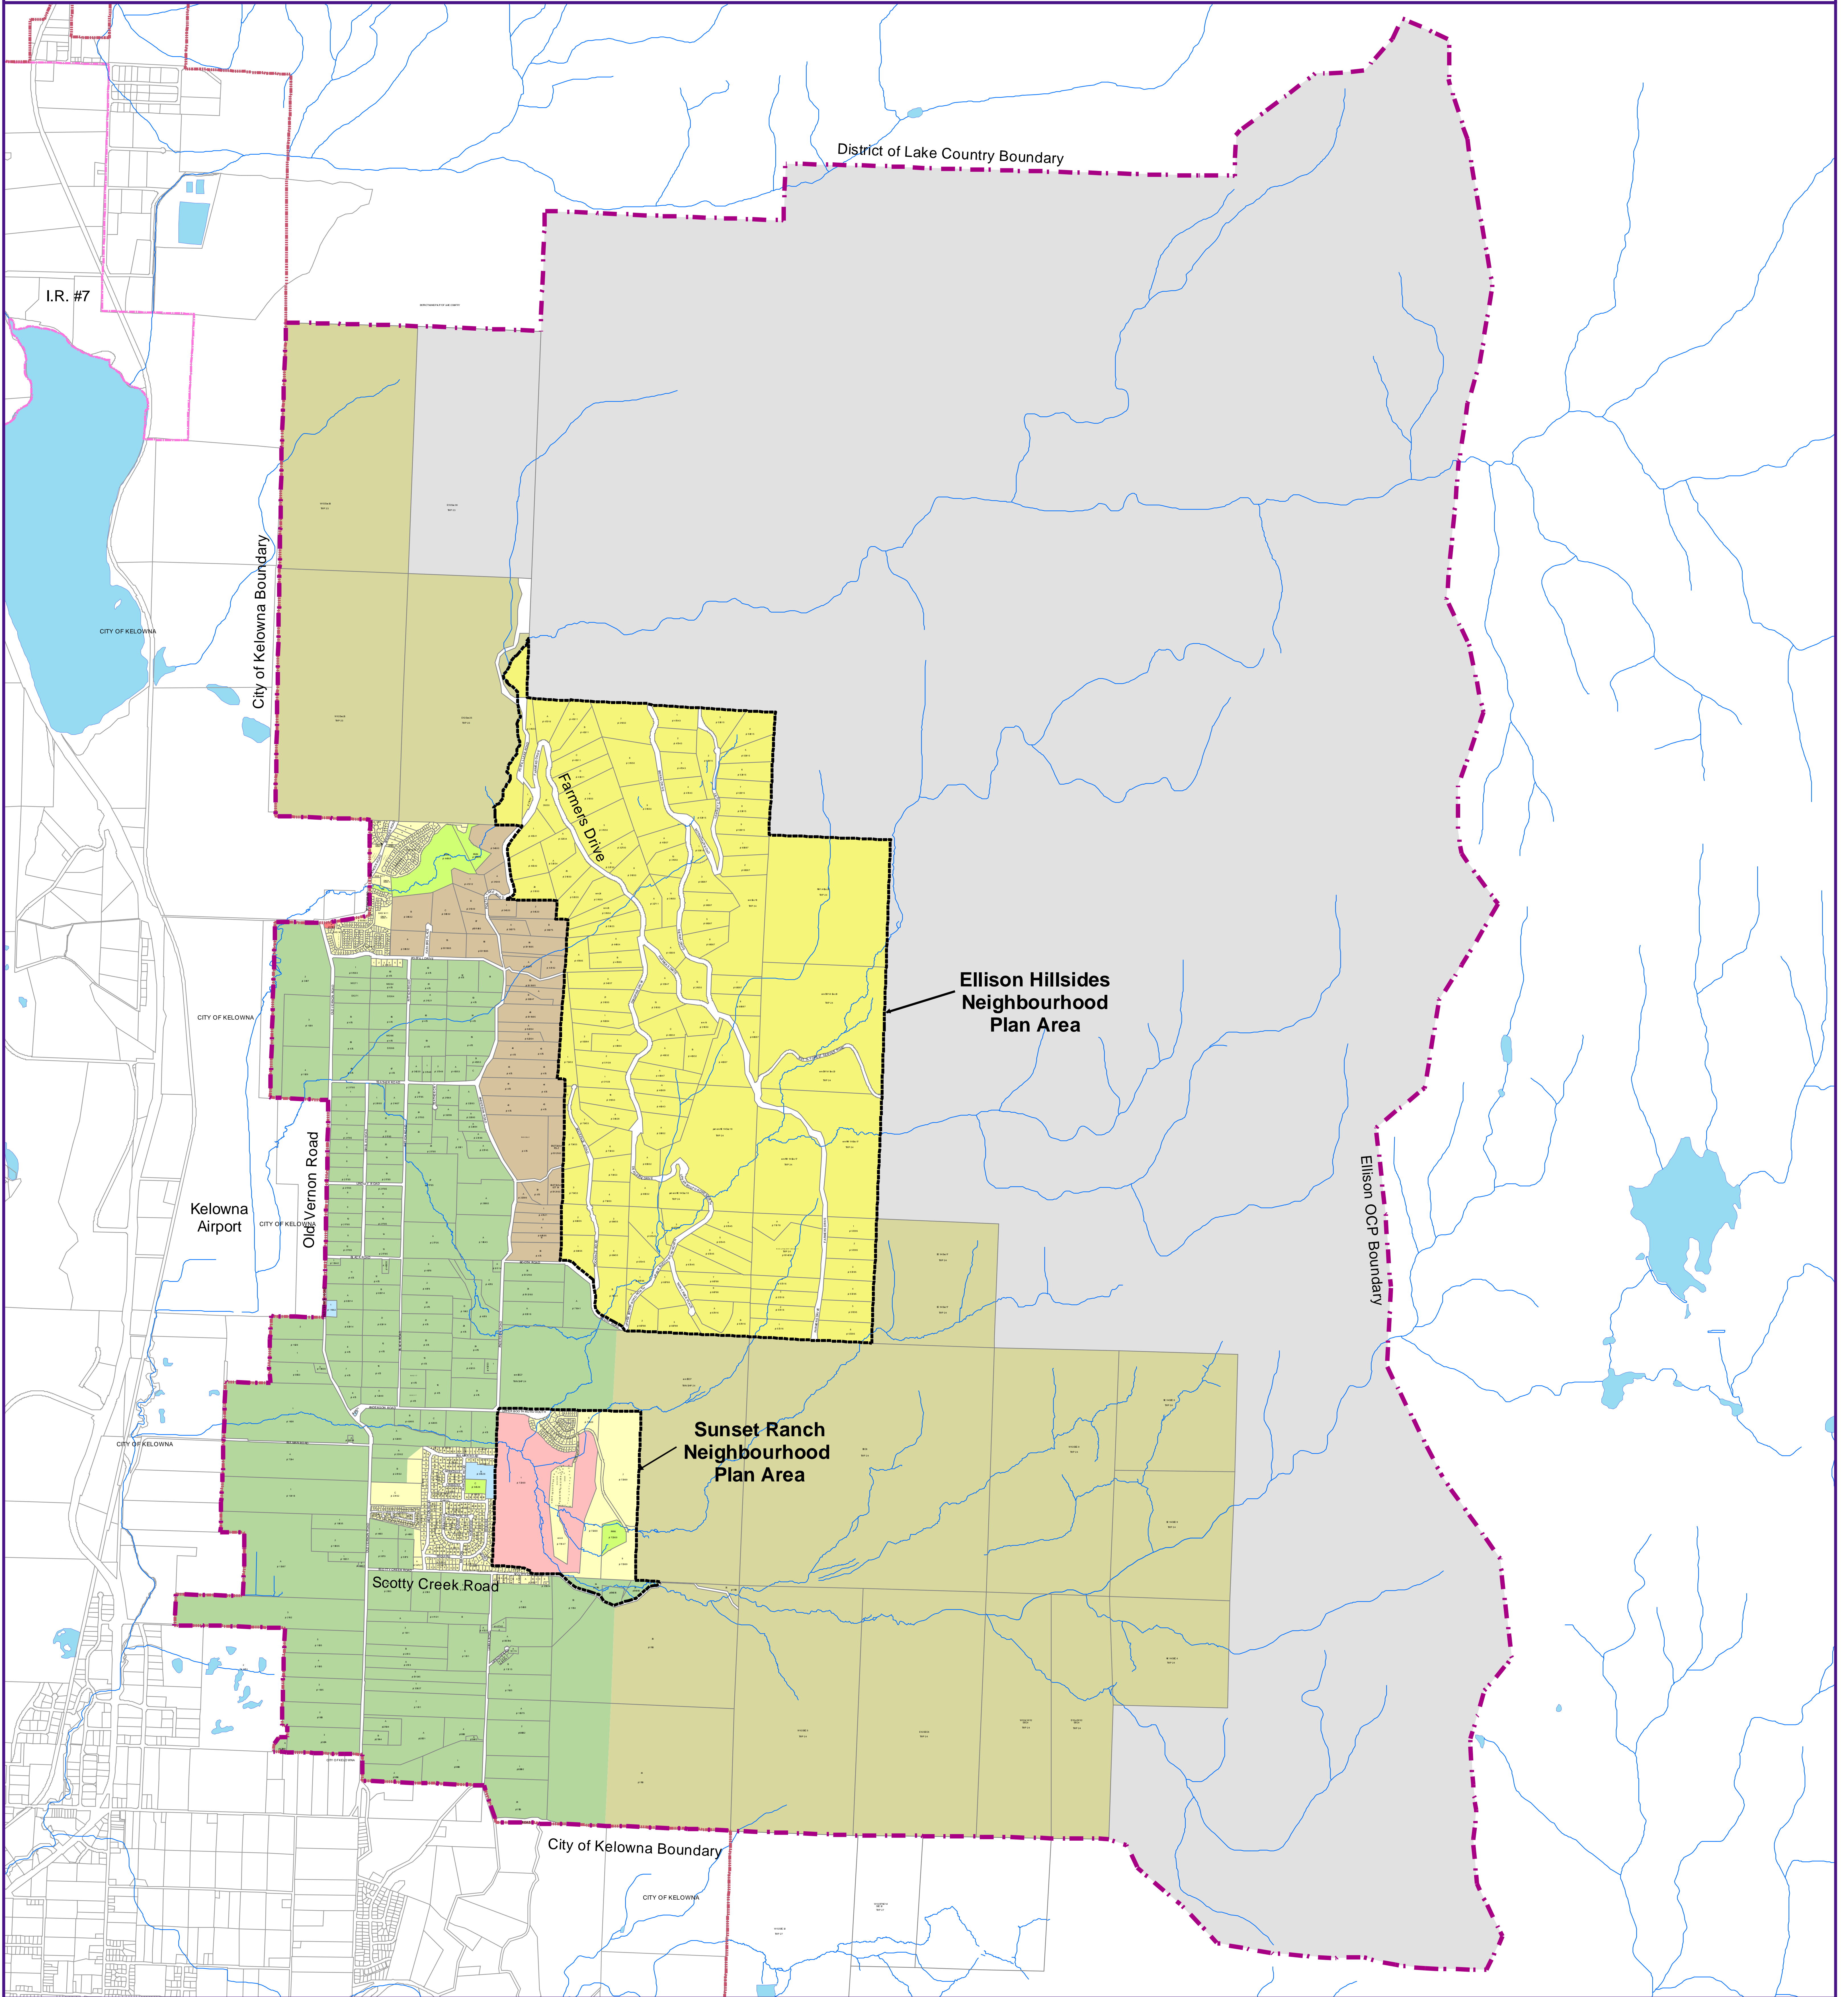

Future Land Use Map

4

Ellison Official Community Plan
 Schedule "B", Bylaw # 1124
 Adopted : February 27, 2006.

REVISIONS

AMENDING BYLAW NUMBER

AMENDING BYLAW ADOPTION DATE