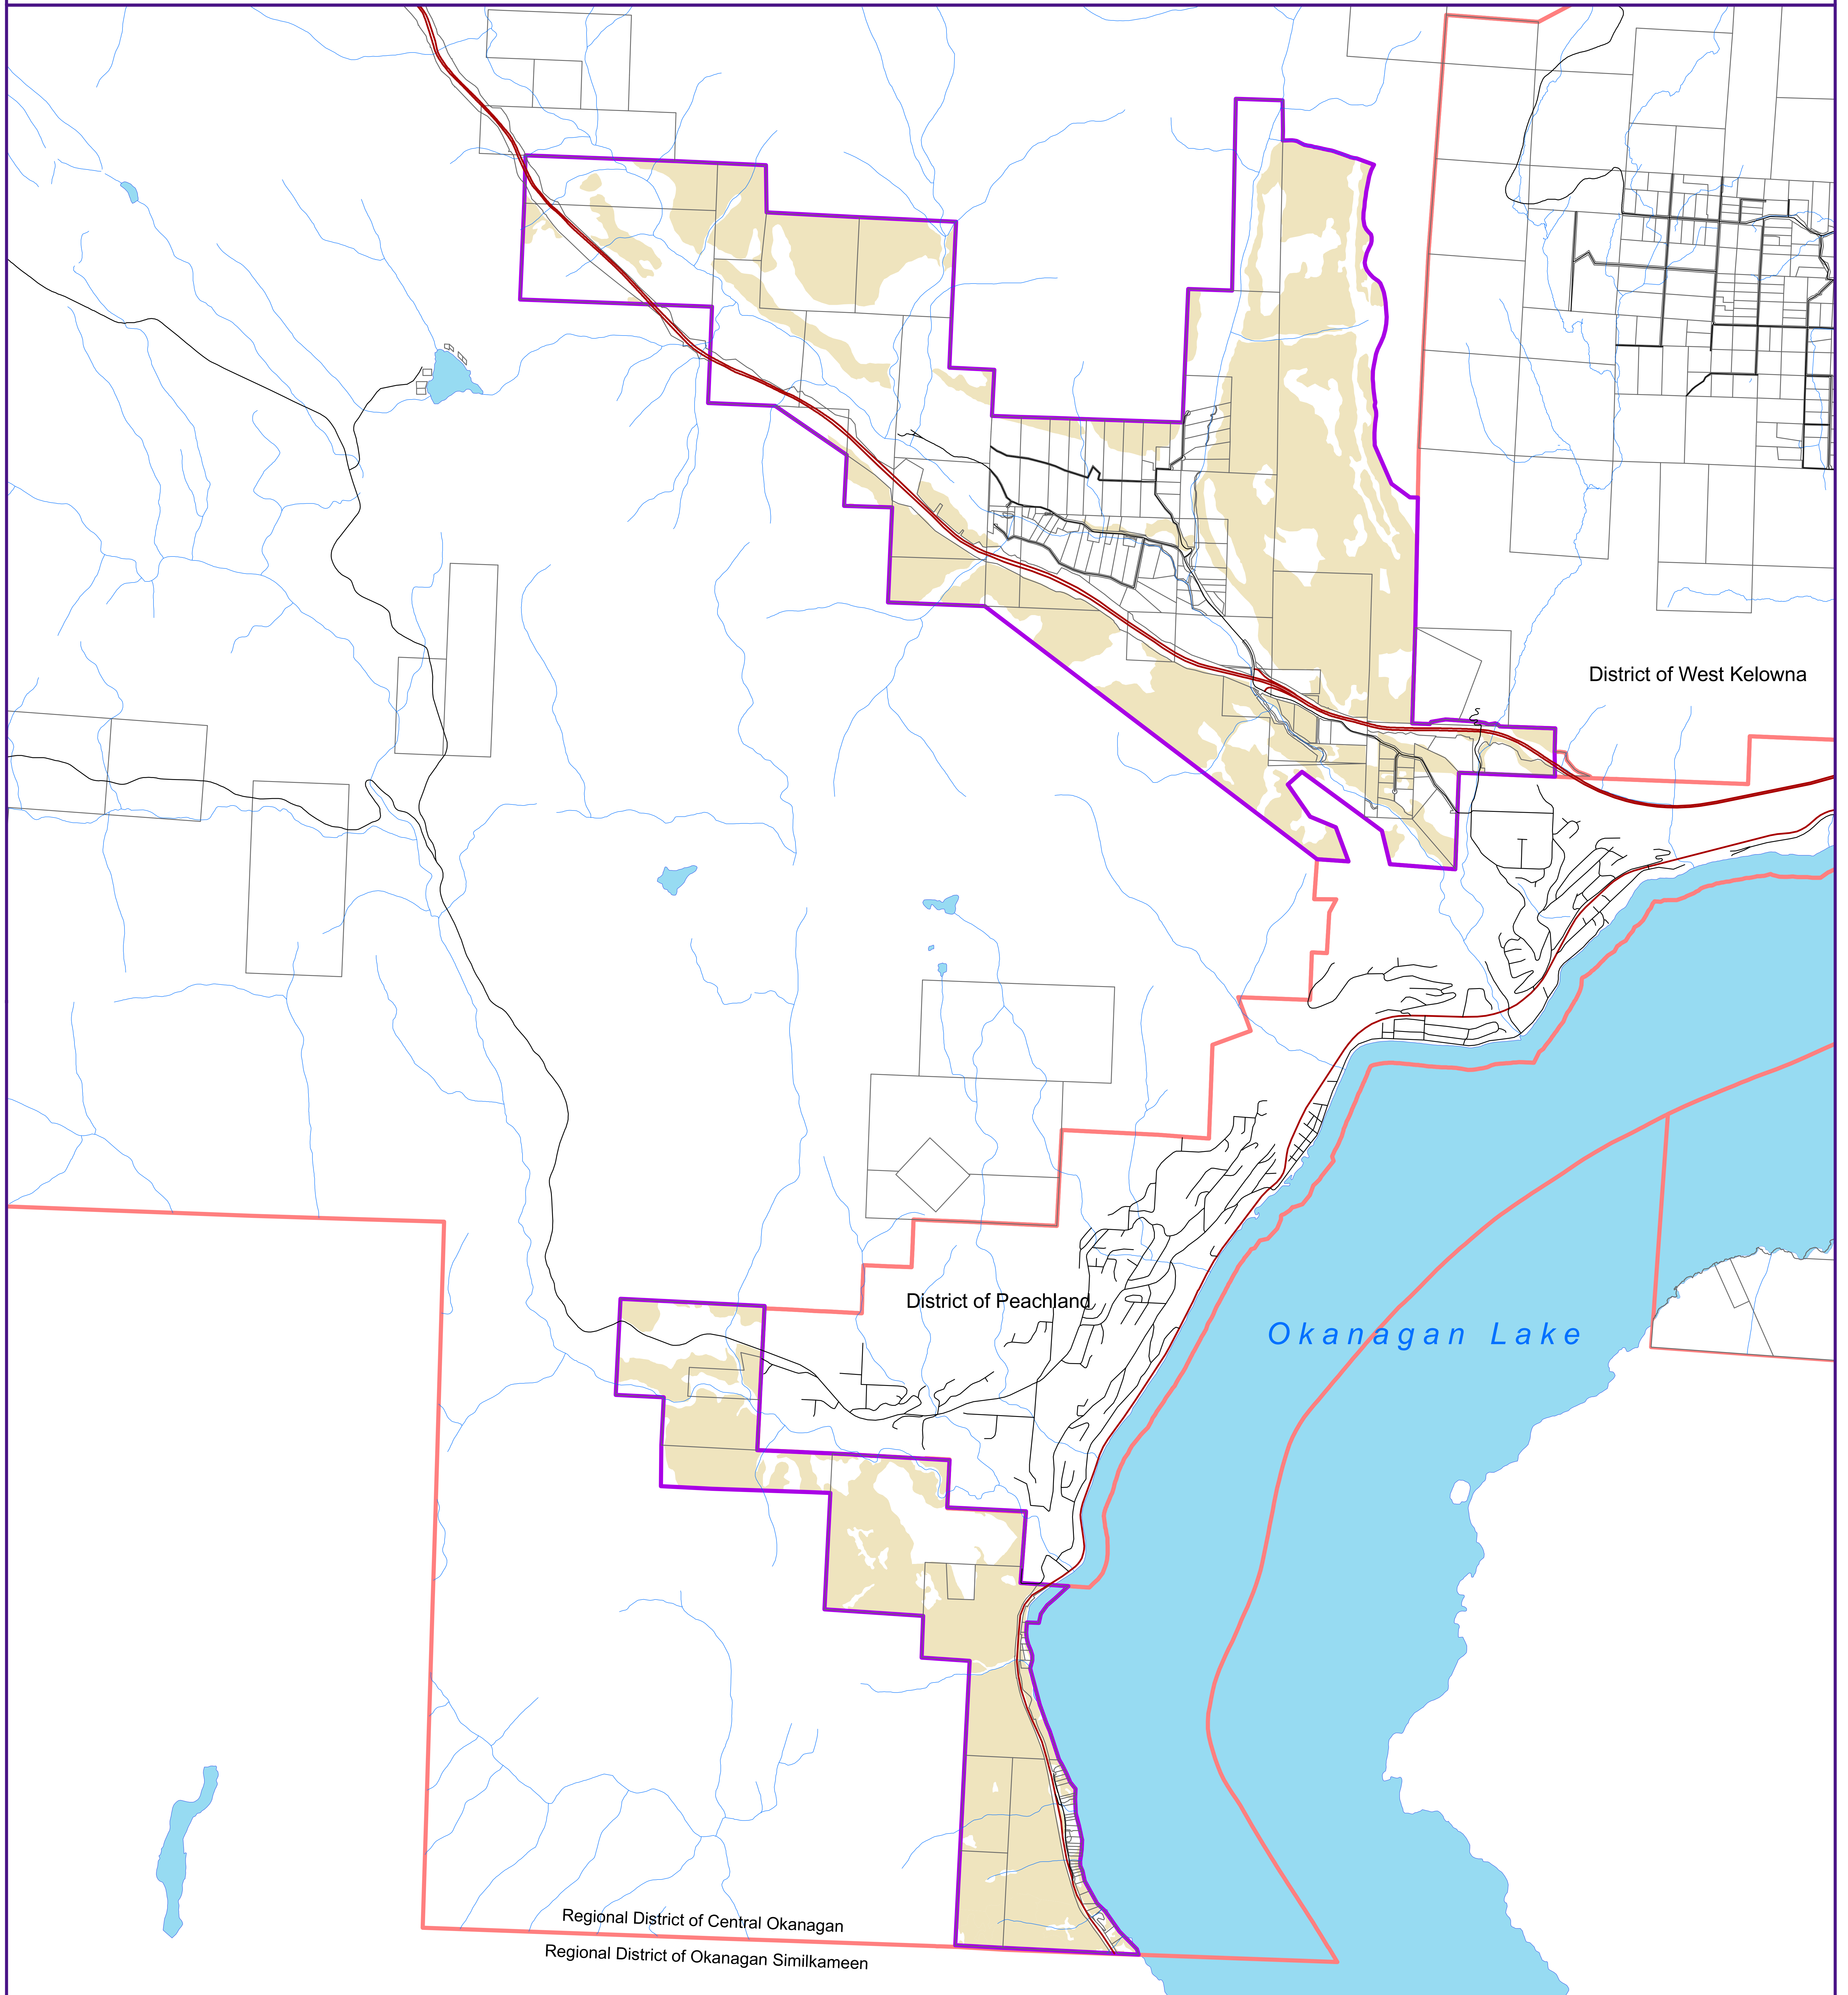

# Brent Road & Trepanier Terrestrial Ecosystem D.P. Area

- Highway
- Street
- Streams
- Sensitive Terrestrial Ecosystem Development Permit Area
- Jurisdiction Boundaries
- OCP Boundary
- Lakes

Brent Road & Trepanier Official  
Community Plan  
Schedule 'F'  
Bylaw No. 1303

DRAFT - JAN 16, 2012

Note:  
This map has been consolidated for office purposes and includes information that is not part of the official Development Permit Area map. The Regional District makes no representation regarding the accuracy of this map and users are advised to refer to an updated, accurate copy of the map as required.