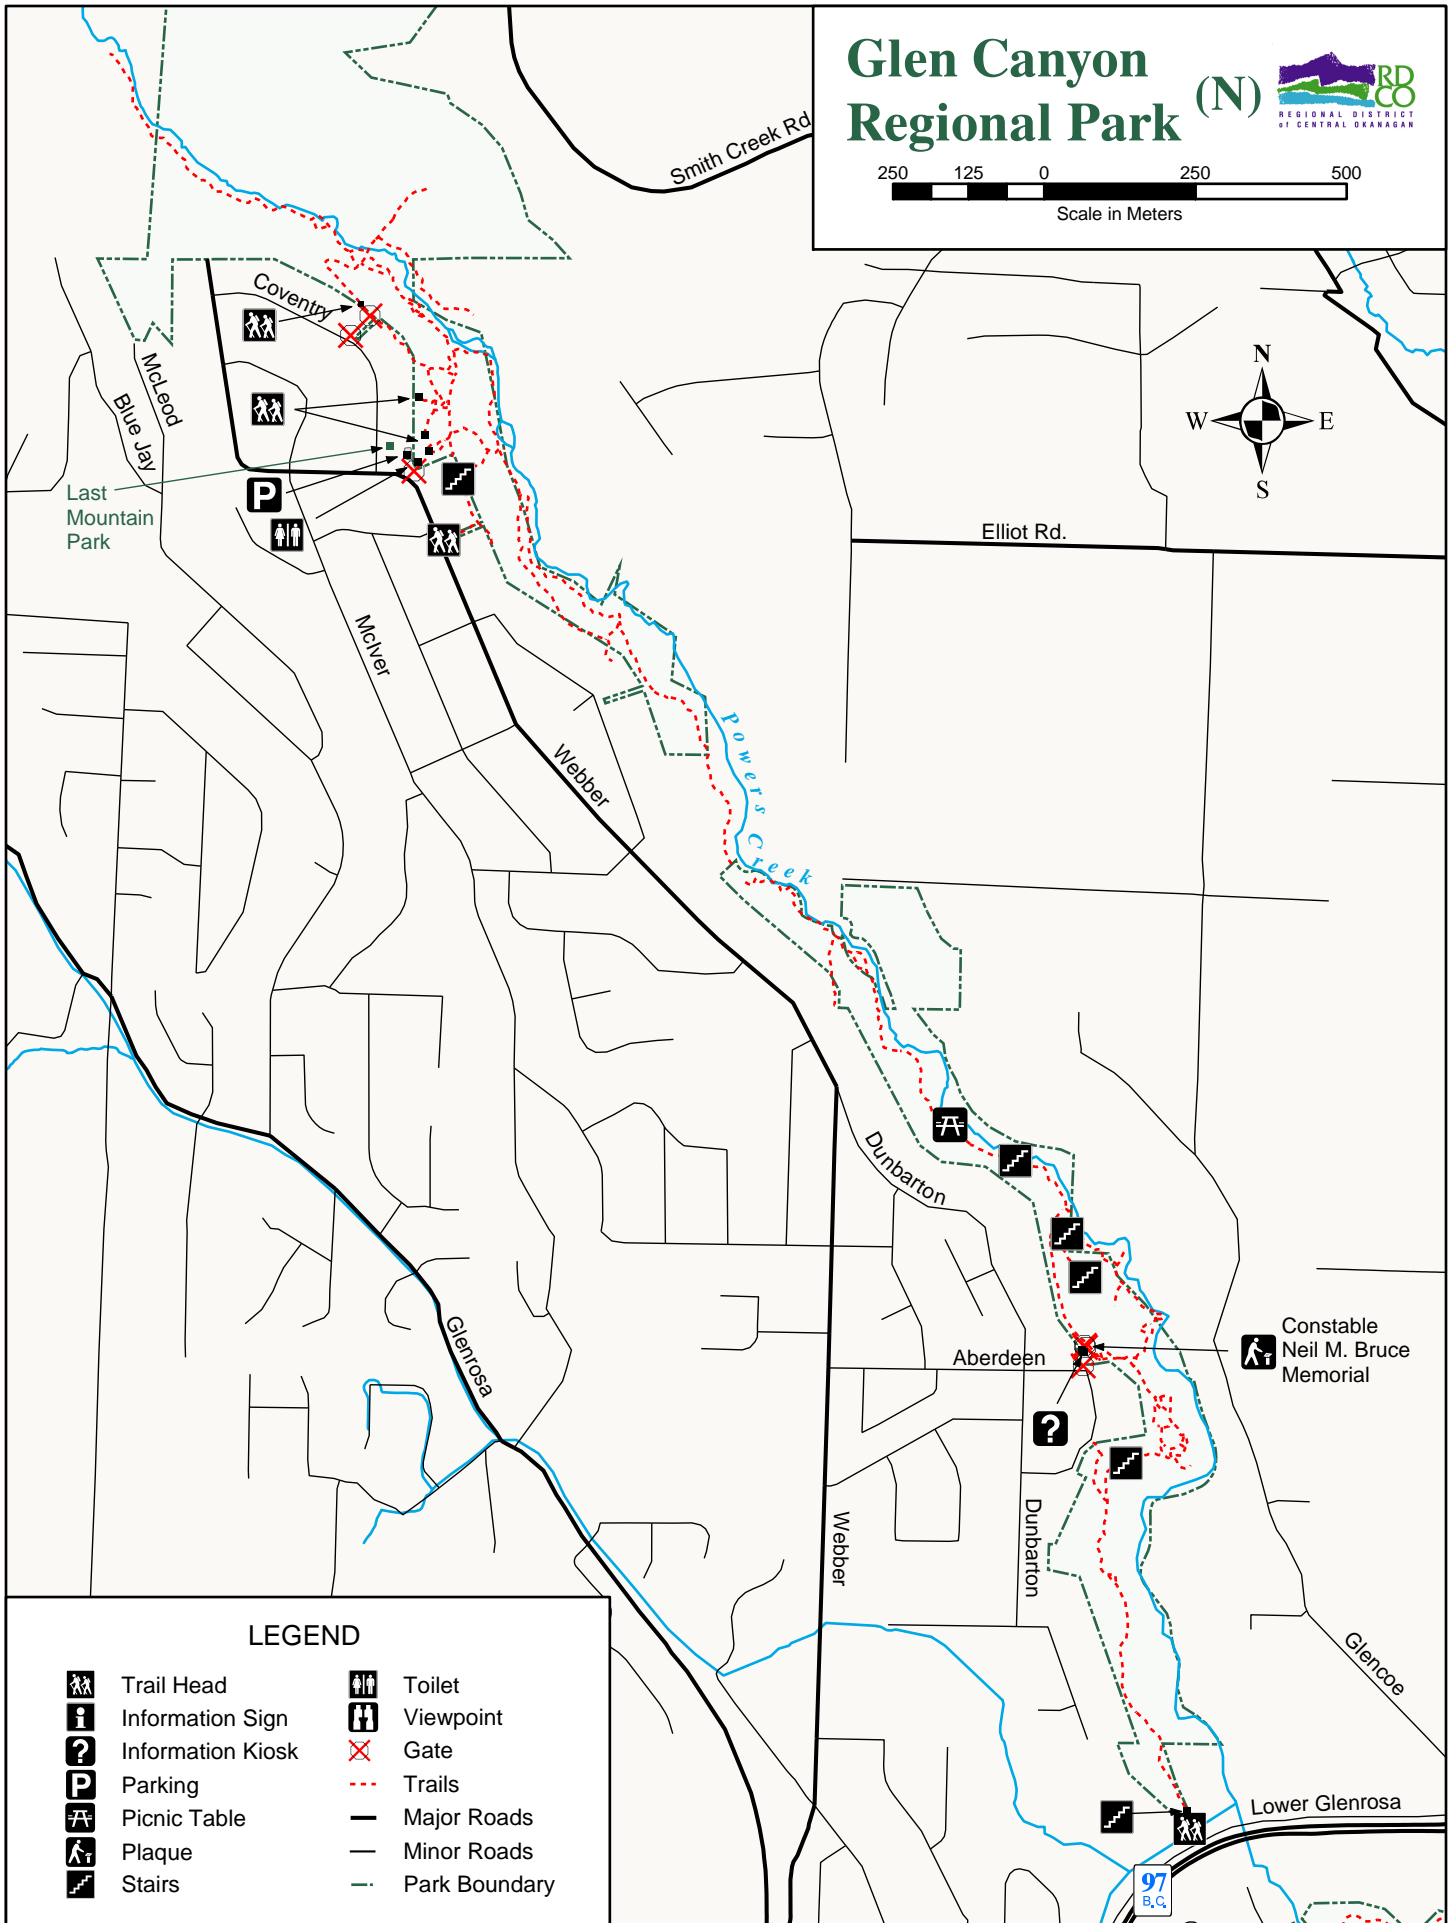

Glen Canyon Regional Park (N)

LEGEND

- | | | | |
|--|-------------------|--|---------------|
| | Trail Head | | Toilet |
| | Information Sign | | Viewpoint |
| | Information Kiosk | | Gate |
| | Parking | | Trails |
| | Picnic Table | | Major Roads |
| | Plaque | | Minor Roads |
| | Stairs | | Park Boundary |

Glen Canyon Regional Park (S)

LEGEND

- | | | | |
|--|-------------------|--|---------------|
| | Trail Head | | Toilet |
| | Information Sign | | Viewpoint |
| | Information Kiosk | | Gate |
| | Parking | | Trails |
| | Picnic Table | | Major Roads |
| | Plaque | | Minor Roads |
| | Stairs | | Park Boundary |

Gellatly Heritage Regional Park

Whitworth Rd.