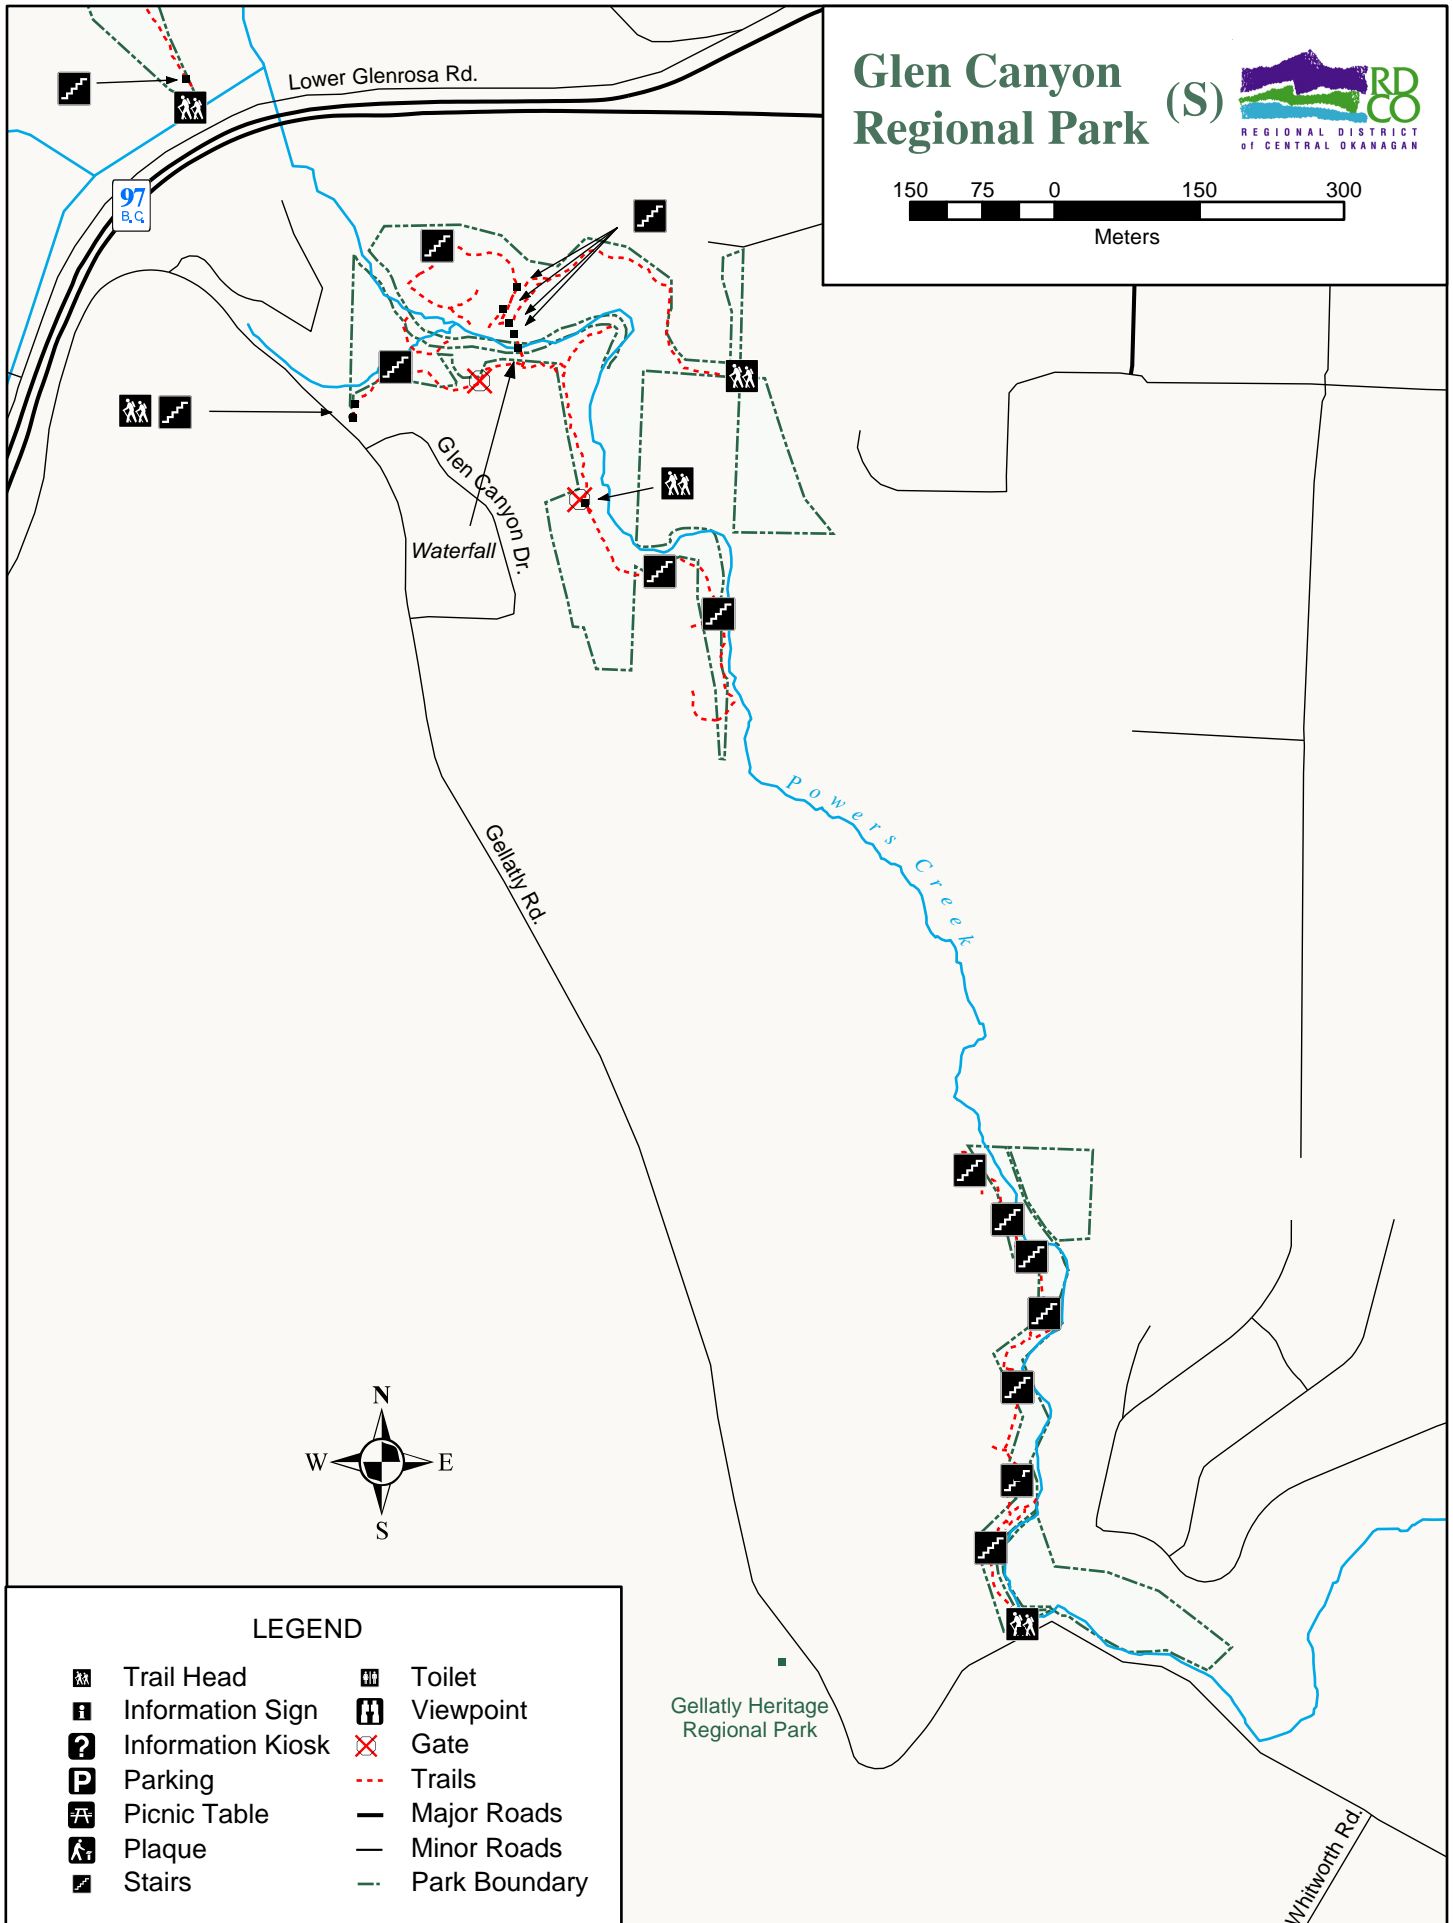

Glen Canyon Regional Park (N)

LEGEND

- | | | | |
|--|-------------------|--|---------------|
| | Trail Head | | Toilet |
| | Information Sign | | Viewpoint |
| | Information Kiosk | | Gate |
| | Parking | | Trails |
| | Picnic Table | | Major Roads |
| | Plaque | | Minor Roads |
| | Stairs | | Park Boundary |

Glen Canyon Regional Park (S)

LEGEND

- | | | | |
|--|-------------------|--|---------------|
| | Trail Head | | Toilet |
| | Information Sign | | Viewpoint |
| | Information Kiosk | | Gate |
| | Parking | | Trails |
| | Picnic Table | | Major Roads |
| | Plaque | | Minor Roads |
| | Stairs | | Park Boundary |

Gellatly Heritage Regional Park

Whitworth Rd.