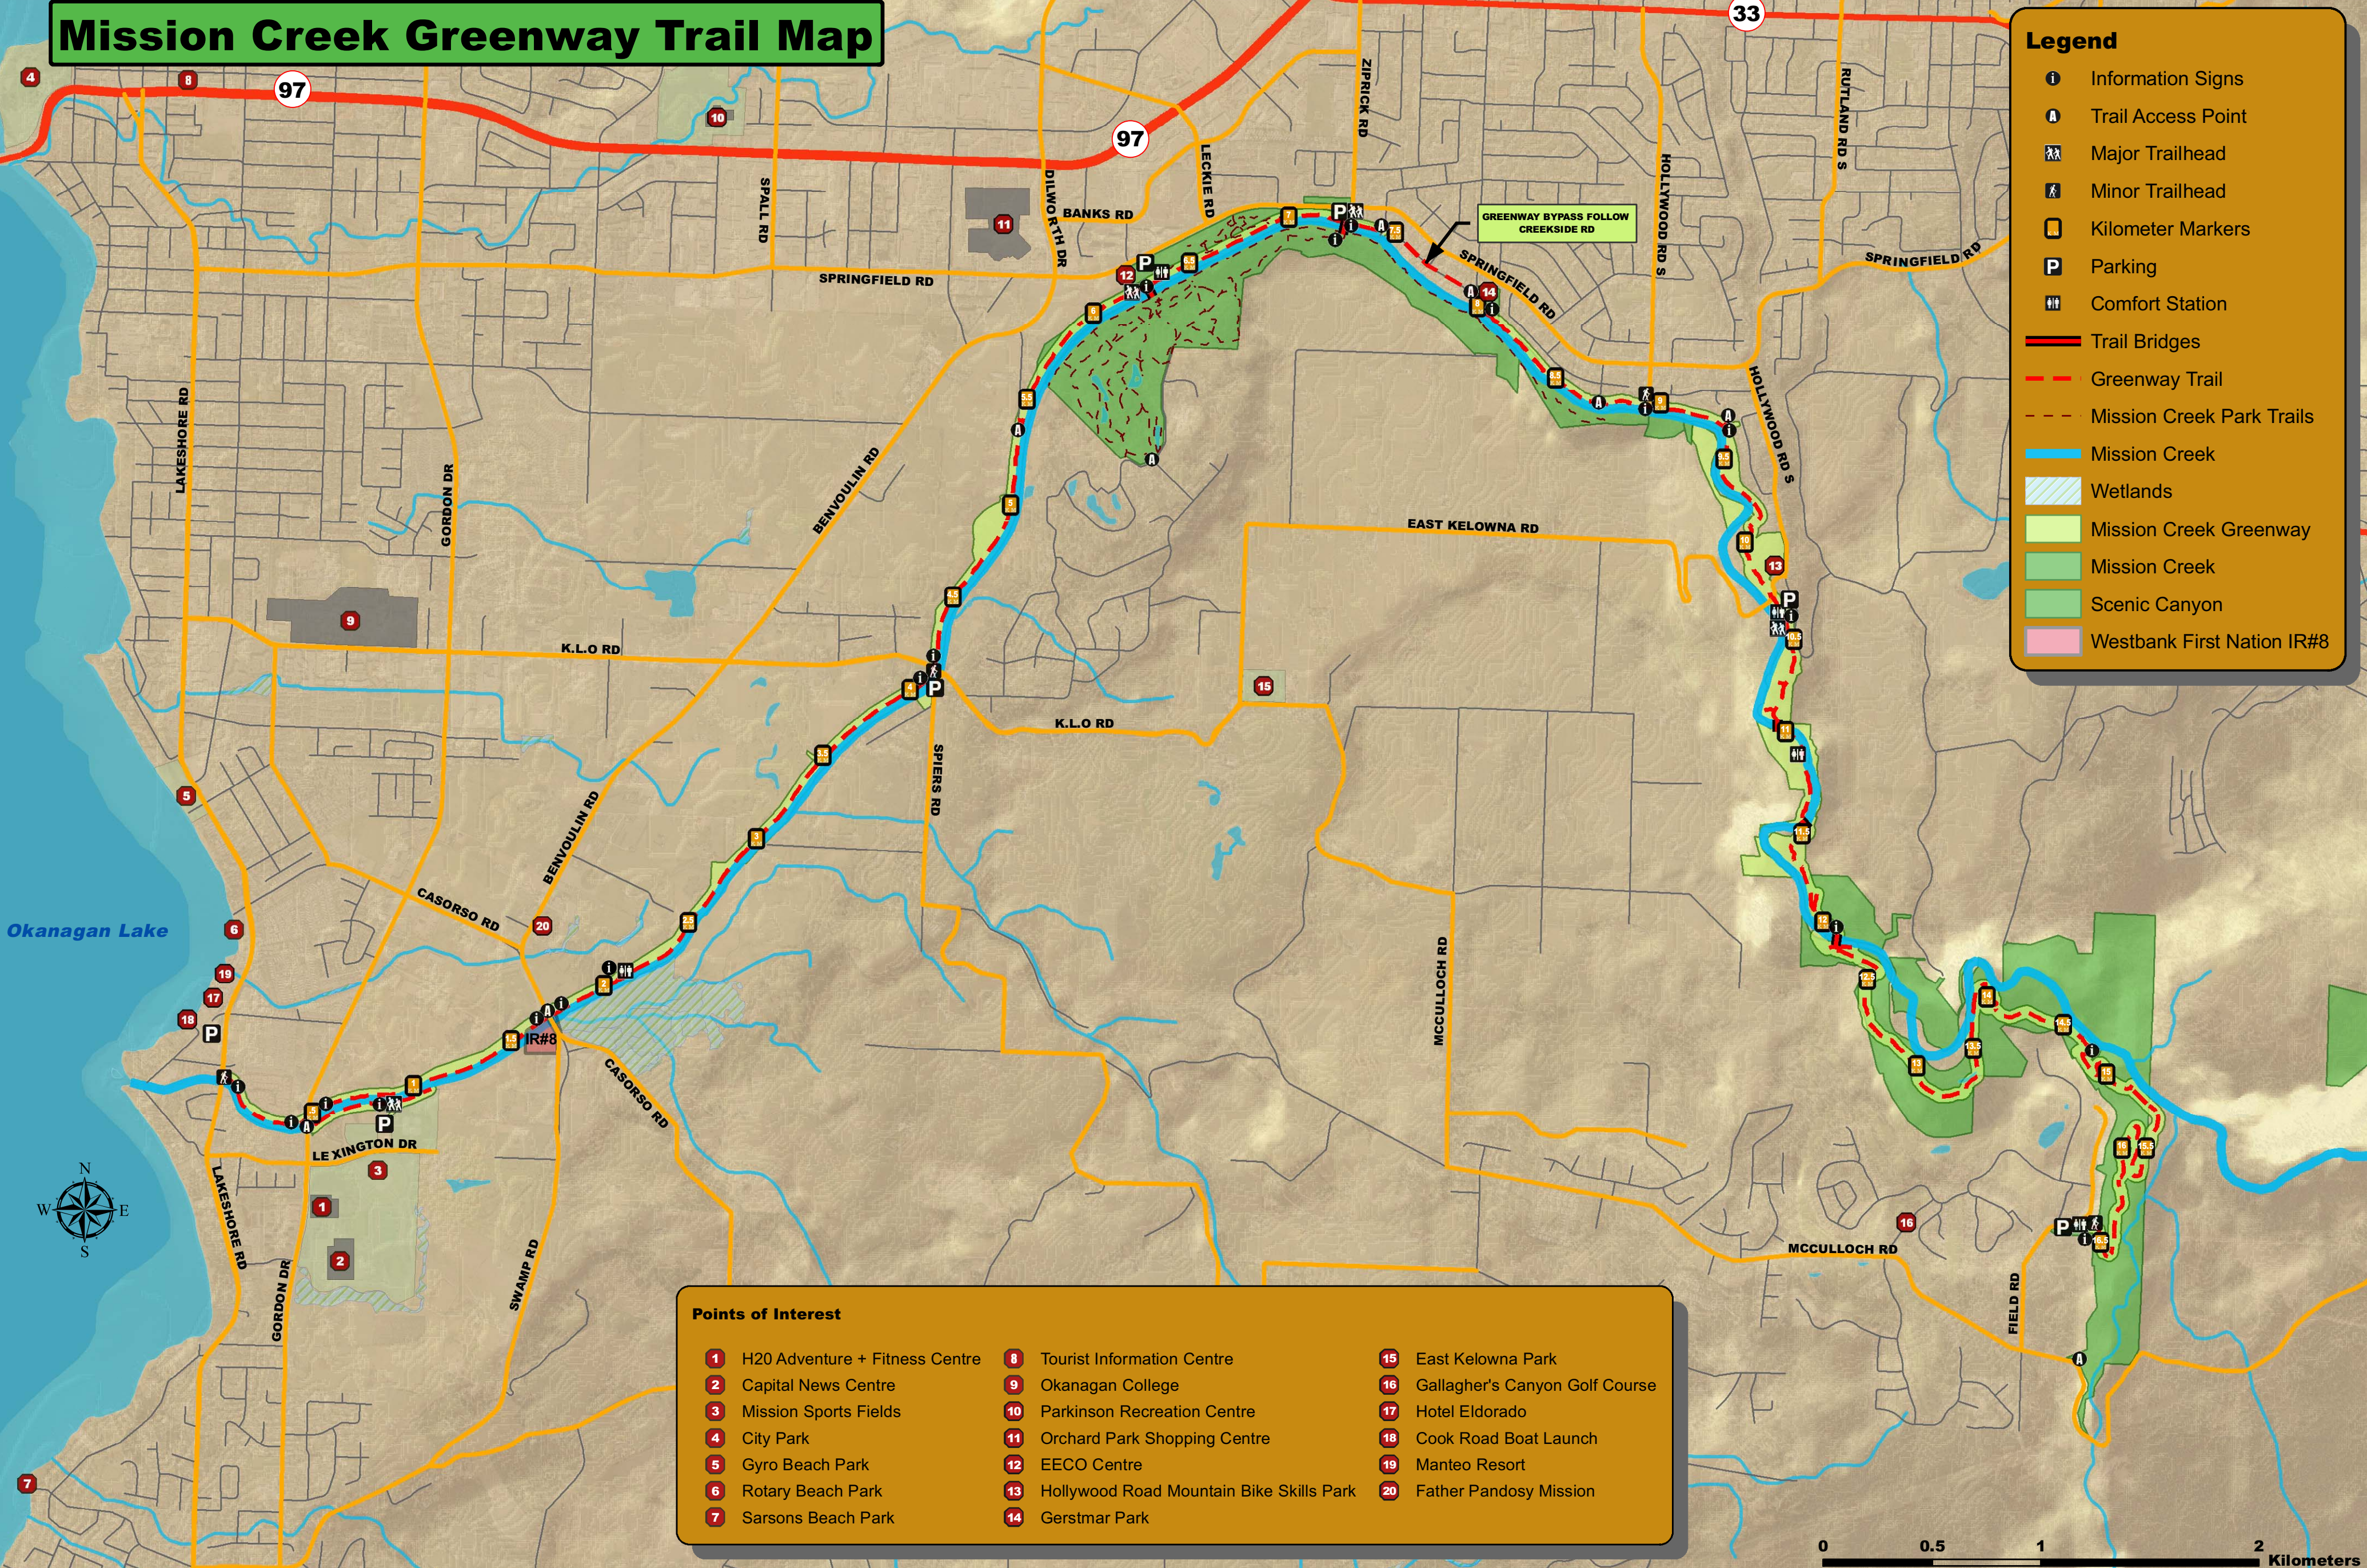

# Mission Creek Greenway Trail Map

### Legend

- Information Signs
- Trail Access Point
- Major Trailhead
- Minor Trailhead
- Kilometer Markers
- Parking
- Comfort Station
- Trail Bridges
- Greenway Trail
- Mission Creek Park Trails
- Mission Creek
- Wetlands
- Mission Creek Greenway
- Mission Creek
- Scenic Canyon
- Westbank First Nation IR#8

### Points of Interest

<b>1</b> H2O Adventure + Fitness Centre	<b>8</b> Tourist Information Centre	<b>15</b> East Kelowna Park
<b>2</b> Capital News Centre	<b>9</b> Okanagan College	<b>16</b> Gallagher's Canyon Golf Course
<b>3</b> Mission Sports Fields	<b>10</b> Parkinson Recreation Centre	<b>17</b> Hotel Eldorado
<b>4</b> City Park	<b>11</b> Orchard Park Shopping Centre	<b>18</b> Cook Road Boat Launch
<b>5</b> Gyro Beach Park	<b>12</b> EECO Centre	<b>19</b> Manteo Resort
<b>6</b> Rotary Beach Park	<b>13</b> Hollywood Road Mountain Bike Skills Park	<b>20</b> Father Pandosy Mission
<b>7</b> Sarsons Beach Park	<b>14</b> Gerstmar Park	

The Greenway is 16.5 km in length and travels through two distinctively different environments. The first phase is about 7.5 km from Lakeshore Road to Ziprick Road, and is a very flat wide pathway with no hills. Phase 2, from Ziprick Road to KLO Creek, is about 9 km and features a canyon environment, generally narrower trail, bridges, and some steep hills with switchbacks. This portion of the trail may not be suitable for young children or those not accustomed to difficult hikes.